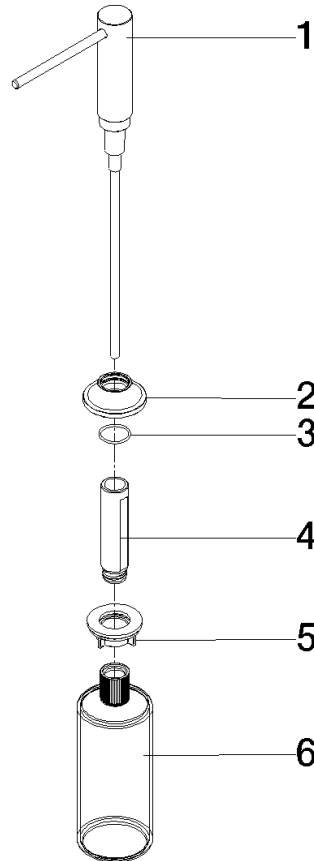

82 434 809

- 140mm projection
- 500 ml bottle
- can be filled from the top
- rotating pump head
- height 124 mm
- rosette Ø 55 mm
- hole diameter 25 mm

	Brushed Platinum	82 434 809-06
	Chrome	82 434 809-00
	Platinum	82 434 809-08
	Durabross (23kt Gold)	82 434 809-09
	Dark Chrome	82 434 809-19
	Brushed Durabross (23kt Gold)	82 434 809-28
	Matte Black	82 434 809-33
	Brushed Champagne (22kt Gold)	82 434 809-46
	Champagne (22kt Gold)	82 434 809-47
	Brushed Chrome	82 434 809-93
	Brushed Dark Platinum	82 434 809-99

82 434 809

mm [inches]

82 434 809

Parts for other finishes can be found here: [Chrome](#)

Spare parts list

No.	Item Number	Name	Quantity used	Delivery time
1	90 10 10 534 00-06	dispenser	1	10
2	90 27 87 042 00-06	rosette	1	-
Spare part can no longer be ordered, please order the replacement item				
3	09 14 10 112 90	seal	1	2
4	08 10 10 527 90	holder	1	2
5	05 23 10 001 00 90	fixing set	1	2
6	90 10 10 603 00 90	container	1	2