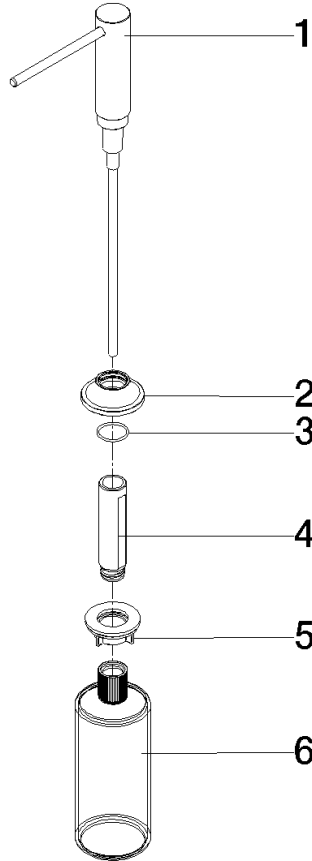

82 434 809

- 140mm projection
- 500 ml bottle
- can be filled from the top
- rotating pump head
- height 124 mm
- rosette Ø 55 mm
- hole diameter 25 mm

	Durabronss (23kt Gold)	82 434 809-09
	Chrome	82 434 809-00
	Brushed Platinum	82 434 809-06
	Platinum	82 434 809-08
	Dark Chrome	82 434 809-19
	Brushed Durabronss (23kt Gold)	82 434 809-28
	Matte Black	82 434 809-33
	Brushed Champagne (22kt Gold)	82 434 809-46
	Champagne (22kt Gold)	82 434 809-47
	Brushed Chrome	82 434 809-93
	Brushed Dark Platinum	82 434 809-99

82 434 809

mm [inches]

82 434 809

Parts for other finishes can be found here: [Chrome](#)

### Spare parts list

No.	Item Number	Name	Quantity used	Delivery time
1	90 10 10 534 00-09	dispenser	1	40
2	90 27 87 042 00-09	rosette	1	-
Spare part can no longer be ordered, please order the replacement item				
3	09 14 10 112 90	seal	1	2
4	08 10 10 527 90	holder	1	2
5	05 23 10 001 00 90	fixing set	1	2
6	90 10 10 603 00 90	container	1	2