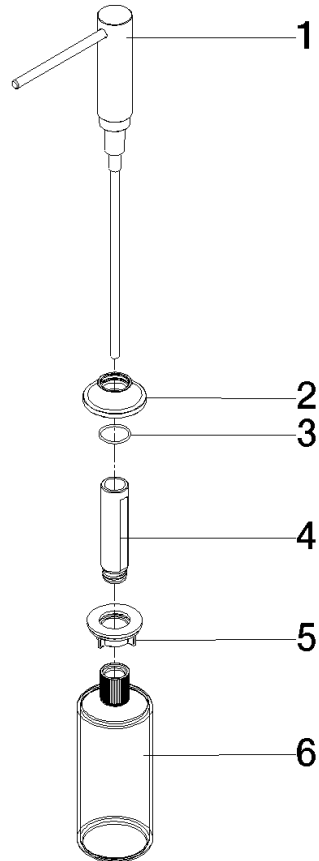

82 434 809

- 140mm projection
- 500 ml bottle
- can be filled from the top
- rotating pump head
- height 124 mm
- rosette Ø 55 mm
- hole diameter 25 mm

	Dark Chrome	82 434 809-19
	Chrome	82 434 809-00
	Brushed Platinum	82 434 809-06
	Platinum	82 434 809-08
	Durabross (23kt Gold)	82 434 809-09
	Brushed Durabross (23kt Gold)	82 434 809-28
	Matte Black	82 434 809-33
	Brushed Champagne (22kt Gold)	82 434 809-46
	Champagne (22kt Gold)	82 434 809-47
	Brushed Chrome	82 434 809-93
	Brushed Dark Platinum	82 434 809-99

82 434 809

mm [inches]

82 434 809

Parts for other finishes can be found here: [Chrome](#)

Spare parts list

No.	Item Number	Name	Quantity used	Delivery time
1	90 10 10 534 00-19	dispenser	1	20
2	90 27 87 042 00-19	rosette	1	-
Spare part can no longer be ordered, please order the replacement item				
3	09 14 10 112 90	seal	1	2
4	08 10 10 527 90	holder	1	2
5	05 23 10 001 00 90	fixing set	1	2
6	90 10 10 603 00 90	container	1	2