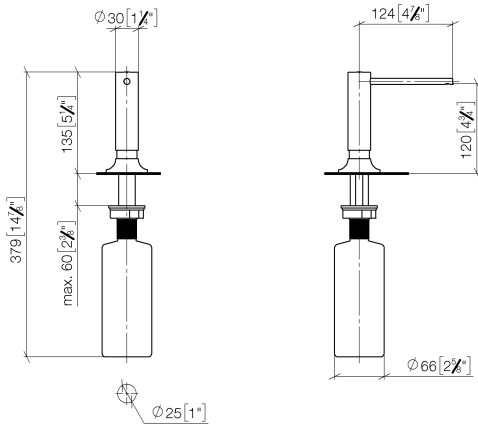

82 434 809

- 140mm projection
- 500 ml bottle
- can be filled from the top
- rotating pump head
- height 124 mm
- rosette Ø 55 mm
- hole diameter 25 mm

	Matte Black	82 434 809-33
	Chrome	82 434 809-00
	Brushed Platinum	82 434 809-06
	Platinum	82 434 809-08
	Durabrand (23kt Gold)	82 434 809-09
	Dark Chrome	82 434 809-19
	Brushed Durabrand (23kt Gold)	82 434 809-28
	Brushed Champagne (22kt Gold)	82 434 809-46
	Champagne (22kt Gold)	82 434 809-47
	Brushed Chrome	82 434 809-93
	Brushed Dark Platinum	82 434 809-99

82 434 809

mm [inches]

82 434 809

Parts for other finishes can be found here: [Chrome](#)

### Spare parts list

No.	Item Number	Name	Quantity used	Delivery time
1	90 10 10 534 00-33	dispenser	1	30
2	90 27 87 042 00-33	rosette	1	-
Spare part can no longer be ordered, please order the replacement item				
3	09 14 10 112 90	seal	1	2
4	08 10 10 527 90	holder	1	2
5	05 23 10 001 00 90	fixing set	1	2
6	90 10 10 603 00 90	container	1	2