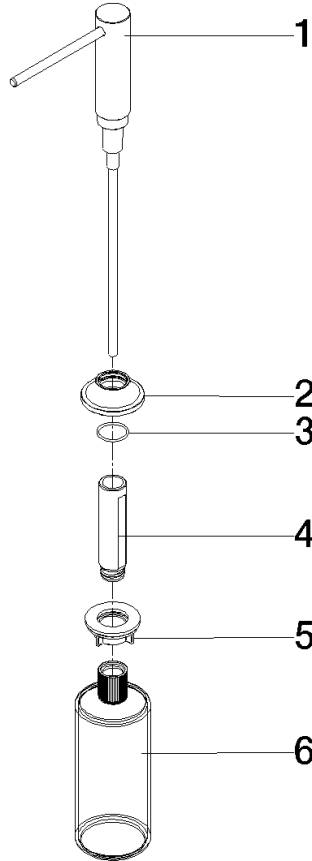

82 434 809

- 140mm projection
- 500 ml bottle
- can be filled from the top
- rotating pump head
- height 124 mm
- rosette Ø 55 mm
- hole diameter 25 mm

	Brushed Chrome	82 434 809-93
	Chrome	82 434 809-00
	Brushed Platinum	82 434 809-06
	Platinum	82 434 809-08
	Durabrand (23kt Gold)	82 434 809-09
	Dark Chrome	82 434 809-19
	Brushed Durabrand (23kt Gold)	82 434 809-28
	Matte Black	82 434 809-33
	Brushed Champagne (22kt Gold)	82 434 809-46
	Champagne (22kt Gold)	82 434 809-47
	Brushed Dark Platinum	82 434 809-99

82 434 809

mm [inches]

82 434 809

Parts for other finishes can be found here: [Chrome](#)

**Spare parts list**

No.	Item Number	Name	Quantity used	Delivery time
1	90 10 10 534 00-93	dispenser	1	20
2	90 27 87 042 00-93	rosette	1	-
Spare part can no longer be ordered, please order the replacement item				
3	09 14 10 112 90	seal	1	2
4	08 10 10 527 90	holder	1	2
5	05 23 10 001 00 90	fixing set	1	2
6	90 10 10 603 00 90	container	1	2