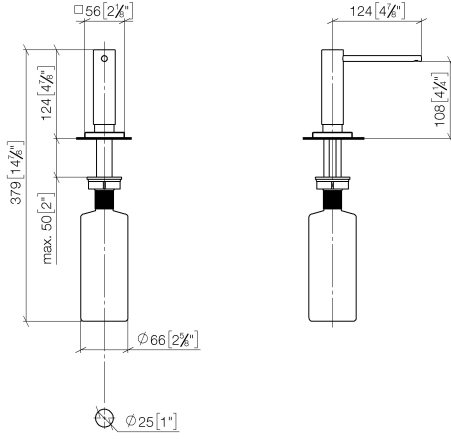

Dispenser with rosette - Brushed Platinum

LOT

82 439 970

- 124mm projection
- 500 ml bottle
- can be filled from the top
- rotating pump head
- height 124 mm
- hole diameter 25 mm
- individual rosette 55 x 55 mm

Fits LOT

	Brushed Platinum	82 439 970-06
	Chrome	82 439 970-00
	Platinum	82 439 970-08
	Durabress (23kt Gold)	82 439 970-09
	Dark Chrome	82 439 970-19
	Brushed Durabress (23kt Gold)	82 439 970-28
	Brushed Champagne (22kt Gold)	82 439 970-46
	Champagne (22kt Gold)	82 439 970-47
	Brushed Chrome	82 439 970-93
	Brushed Dark Platinum	82 439 970-99

Dispenser with rosette - Brushed Platinum

LOT

82 439 970

mm [inches]

82 439 970

Parts for other finishes can be found here: [Chrome](#)

Spare parts list

No.	Item Number	Name	Quantity used	Delivery time
1	90 10 10 538 00-06	dispenser	1	10
2	08 27 97 505-06	rosette	1	10
3	08 10 10 624 90	disc	1	2
4	09 14 10 151 90	seal	1	2
5	08 10 10 527 90	holder	1	2
6	09 14 05 014 90	seal	1	2
7	08 10 10 517 90	nut	1	2
8	90 10 10 603 00 90	container	1	2