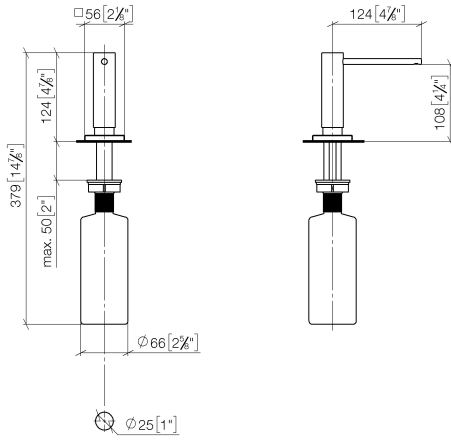

**Dispenser with rosette - Platinum**

LOT

82 439 970

- 124mm projection
- 500 ml bottle
- can be filled from the top
- rotating pump head
- height 124 mm
- hole diameter 25 mm
- individual rosette 55 x 55 mm

Fits LOT

	Platinum	82 439 970-08
	Chrome	82 439 970-00
	Brushed Platinum	82 439 970-06
	Durabrace (23kt Gold)	82 439 970-09
	Dark Chrome	82 439 970-19
	Brushed Durabrace (23kt Gold)	82 439 970-28
	Brushed Champagne (22kt Gold)	82 439 970-46
	Champagne (22kt Gold)	82 439 970-47
	Brushed Chrome	82 439 970-93
	Brushed Dark Platinum	82 439 970-99

82 439 970

mm [inches]

82 439 970

Parts for other finishes can be found here: [Chrome](#)

### Spare parts list

No.	Item Number	Name	Quantity used	Delivery time
1	90 10 10 538 00-08	dispenser	1	40
2	08 27 97 505-08	rosette	1	60
3	08 10 10 624 90	disc	1	2
4	09 14 10 151 90	seal	1	2
5	08 10 10 527 90	holder	1	2
6	09 14 05 014 90	seal	1	2
7	08 10 10 517 90	nut	1	2
8	90 10 10 603 00 90	container	1	2