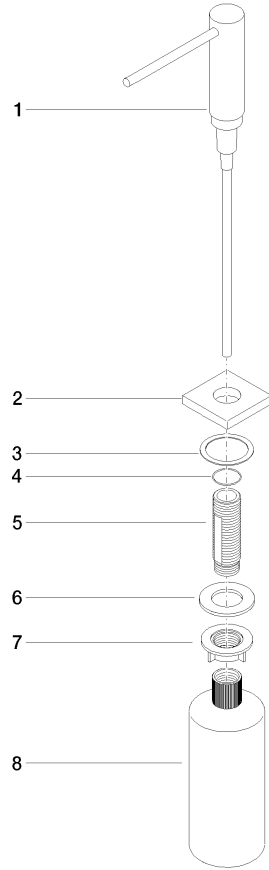

**Dispenser with rosette - Platinum**

LOT

82 439 970

- 124mm projection
- 500 ml bottle
- can be filled from the top
- rotating pump head
- height 124 mm
- hole diameter 25 mm
- individual rosette 55 x 55 mm

Fits LOT

	Platinum	82 439 970-08
	Chrome	82 439 970-00
	Brushed Platinum	82 439 970-06
	Durabrace (23kt Gold)	82 439 970-09
	Dark Chrome	82 439 970-19
	Brushed Durabrace (23kt Gold)	82 439 970-28
	Brushed Champagne (22kt Gold)	82 439 970-46
	Champagne (22kt Gold)	82 439 970-47
	Brushed Chrome	82 439 970-93
	Brushed Dark Platinum	82 439 970-99

82 439 970

mm [inches]

82 439 970

Parts for other finishes can be found here: [Chrome](#)

### Spare parts list

No.	Item Number	Name	Quantity used	Delivery time
1	90 10 10 538 00-08	dispenser	1	40
2	08 27 97 505-08	rosette	1	60
3	08 10 10 624 90	disc	1	2
4	09 14 10 151 90	seal	1	2
5	08 10 10 527 90	holder	1	2
6	09 14 05 014 90	seal	1	2
7	08 10 10 517 90	nut	1	2
8	90 10 10 603 00 90	container	1	2