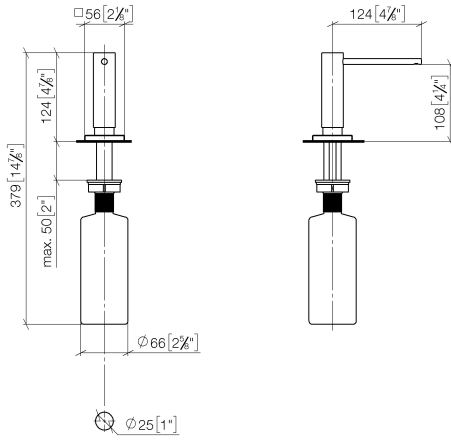

Dispenser with rosette - Durabronz (23kt Gold)

LOT

82 439 970

- 124mm projection
- 500 ml bottle
- can be filled from the top
- rotating pump head
- height 124 mm
- hole diameter 25 mm
- individual rosette 55 x 55 mm

Fits LOT

| | | |
|---|-------------------------------|---------------|
|  | Durabronz (23kt Gold) | 82 439 970-09 |
|  | Chrome | 82 439 970-00 |
|  | Brushed Platinum | 82 439 970-06 |
|  | Platinum | 82 439 970-08 |
|  | Dark Chrome | 82 439 970-19 |
|  | Brushed Durabronz (23kt Gold) | 82 439 970-28 |
|  | Brushed Champagne (22kt Gold) | 82 439 970-46 |
|  | Champagne (22kt Gold) | 82 439 970-47 |
|  | Brushed Chrome | 82 439 970-93 |
|  | Brushed Dark Platinum | 82 439 970-99 |

Dispenser with rosette - Durabronz (23kt Gold)

LOT

82 439 970

mm [inches]

82 439 970

Parts for other finishes can be found here: [Chrome](#)

Spare parts list

| No. | Item Number | Name | Quantity used | Delivery time |
|-----|--------------------|-----------|---------------|---------------|
| 1 | 90 10 10 538 00-09 | dispenser | 1 | 40 |
| 2 | 08 27 97 505-09 | rosette | 1 | 40 |
| 3 | 08 10 10 624 90 | disc | 1 | 2 |
| 4 | 09 14 10 151 90 | seal | 1 | 2 |
| 5 | 08 10 10 527 90 | holder | 1 | 2 |
| 6 | 09 14 05 014 90 | seal | 1 | 2 |
| 7 | 08 10 10 517 90 | nut | 1 | 2 |
| 8 | 90 10 10 603 00 90 | container | 1 | 2 |