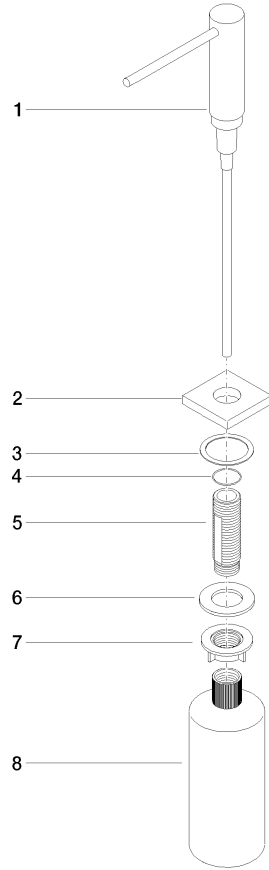

Dispenser with rosette - Durabronz (23kt Gold)

LOT

82 439 970

- 124mm projection
- 500 ml bottle
- can be filled from the top
- rotating pump head
- height 124 mm
- hole diameter 25 mm
- individual rosette 55 x 55 mm

Fits LOT

| | | |
|---|-------------------------------|---------------|
|  | Durabronz (23kt Gold) | 82 439 970-09 |
|  | Chrome | 82 439 970-00 |
|  | Brushed Platinum | 82 439 970-06 |
|  | Platinum | 82 439 970-08 |
|  | Dark Chrome | 82 439 970-19 |
|  | Brushed Durabronz (23kt Gold) | 82 439 970-28 |
|  | Brushed Champagne (22kt Gold) | 82 439 970-46 |
|  | Champagne (22kt Gold) | 82 439 970-47 |
|  | Brushed Chrome | 82 439 970-93 |
|  | Brushed Dark Platinum | 82 439 970-99 |

Dispenser with rosette - Durabronz (23kt Gold)

LOT

82 439 970

mm [inches]

82 439 970

Parts for other finishes can be found here: [Chrome](#)

Spare parts list

| No. | Item Number | Name | Quantity used | Delivery time |
|-----|--------------------|-----------|---------------|---------------|
| 1 | 90 10 10 538 00-09 | dispenser | 1 | 40 |
| 2 | 08 27 97 505-09 | rosette | 1 | 40 |
| 3 | 08 10 10 624 90 | disc | 1 | 2 |
| 4 | 09 14 10 151 90 | seal | 1 | 2 |
| 5 | 08 10 10 527 90 | holder | 1 | 2 |
| 6 | 09 14 05 014 90 | seal | 1 | 2 |
| 7 | 08 10 10 517 90 | nut | 1 | 2 |
| 8 | 90 10 10 603 00 90 | container | 1 | 2 |