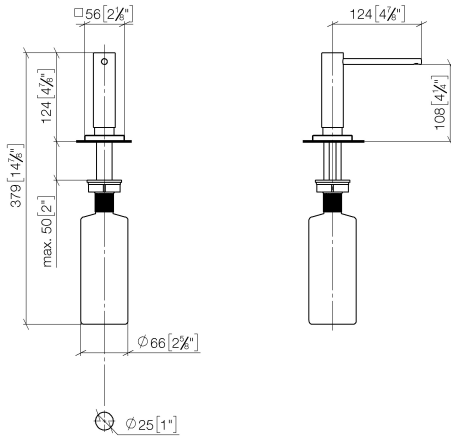

Dispenser with rosette - Dark Chrome

LOT

82 439 970

- 124mm projection
- 500 ml bottle
- can be filled from the top
- rotating pump head
- height 124 mm
- hole diameter 25 mm
- individual rosette 55 x 55 mm

Fits LOT

	Dark Chrome	82 439 970-19
	Chrome	82 439 970-00
	Brushed Platinum	82 439 970-06
	Platinum	82 439 970-08
	Durabrass (23kt Gold)	82 439 970-09
	Brushed Durabrass (23kt Gold)	82 439 970-28
	Brushed Champagne (22kt Gold)	82 439 970-46
	Champagne (22kt Gold)	82 439 970-47
	Brushed Chrome	82 439 970-93
	Brushed Dark Platinum	82 439 970-99

Dispenser with rosette - Dark Chrome

LOT

82 439 970

mm [inches]

82 439 970

Parts for other
finishes can be found
here: [Chrome](#)