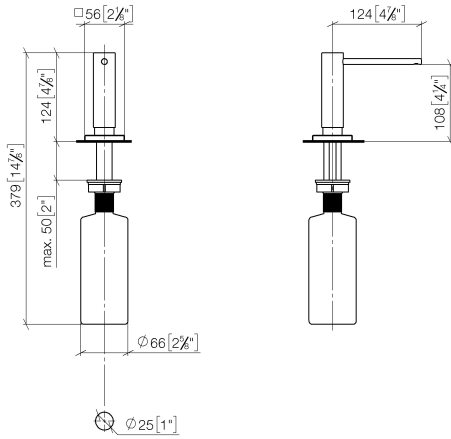

**Dispenser with rosette - Champagne (22kt Gold)**

LOT

82 439 970

- 124mm projection
- 500 ml bottle
- can be filled from the top
- rotating pump head
- height 124 mm
- hole diameter 25 mm
- individual rosette 55 x 55 mm

Fits LOT

	Champagne (22kt Gold)	82 439 970-47
	Chrome	82 439 970-00
	Brushed Platinum	82 439 970-06
	Platinum	82 439 970-08
	Durabrand (23kt Gold)	82 439 970-09
	Dark Chrome	82 439 970-19
	Brushed Durabrand (23kt Gold)	82 439 970-28
	Brushed Champagne (22kt Gold)	82 439 970-46
	Brushed Chrome	82 439 970-93
	Brushed Dark Platinum	82 439 970-99

Dispenser with rosette - Champagne (22kt Gold)

LOT

82 439 970

mm [inches]

82 439 970

Parts for other finishes can be found here: [Chrome](#)

Spare parts list

No.	Item Number	Name	Quantity used	Delivery time
1	90 10 10 538 00-47	dispenser	1	30
2	08 27 97 505-47	rosette	1	30
3	08 10 10 624 90	disc	1	2
4	09 14 10 151 90	seal	1	2
5	08 10 10 527 90	holder	1	2
6	09 14 05 014 90	seal	1	2
7	08 10 10 517 90	nut	1	2
8	90 10 10 603 00 90	container	1	2