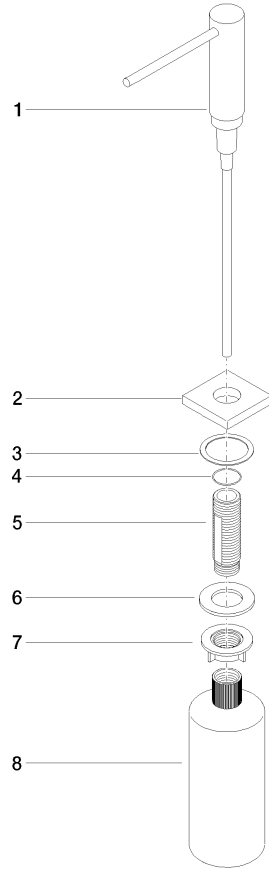

**Dispenser with rosette - Champagne (22kt Gold)**

LOT

82 439 970

- 124mm projection
- 500 ml bottle
- can be filled from the top
- rotating pump head
- height 124 mm
- hole diameter 25 mm
- individual rosette 55 x 55 mm

Fits LOT

	Champagne (22kt Gold)	82 439 970-47
	Chrome	82 439 970-00
	Brushed Platinum	82 439 970-06
	Platinum	82 439 970-08
	Durabrand (23kt Gold)	82 439 970-09
	Dark Chrome	82 439 970-19
	Brushed Durabrand (23kt Gold)	82 439 970-28
	Brushed Champagne (22kt Gold)	82 439 970-46
	Brushed Chrome	82 439 970-93
	Brushed Dark Platinum	82 439 970-99

Dispenser with rosette - Champagne (22kt Gold)

LOT

82 439 970

mm [inches]

82 439 970

Parts for other finishes can be found here: [Chrome](#)

Spare parts list

No.	Item Number	Name	Quantity used	Delivery time
1	90 10 10 538 00-47	dispenser	1	30
2	08 27 97 505-47	rosette	1	30
3	08 10 10 624 90	disc	1	2
4	09 14 10 151 90	seal	1	2
5	08 10 10 527 90	holder	1	2
6	09 14 05 014 90	seal	1	2
7	08 10 10 517 90	nut	1	2
8	90 10 10 603 00 90	container	1	2