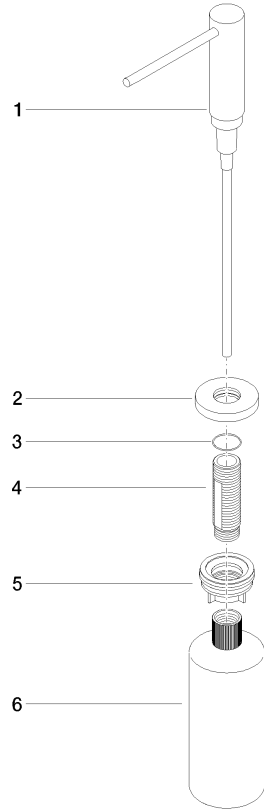

Dispenser with rosette - Brushed Platinum

ELIO

82 444 970

- 124mm projection
- 500 ml bottle
- can be filled from the top
- rotating pump head
- height 124 mm
- rosette Ø 55 mm
- hole diameter 25 mm

Fits ELIO, ENO, MEM, META SQUARE, SYNC, TARA and TARA ULTRA

Fits: ELIO, MEM, TARA, TARA ULTRA, META SQUARE

	Brushed Platinum	82 444 970-06
	Chrome	82 444 970-00
	Platinum	82 444 970-08
	Durabress (23kt Gold)	82 444 970-09
	Dark Chrome	82 444 970-19
	Brushed Durabress (23kt Gold)	82 444 970-28
	Matte Black	82 444 970-33
	Brushed Champagne (22kt Gold)	82 444 970-46
	Champagne (22kt Gold)	82 444 970-47
	Brushed Chrome	82 444 970-93
	Brushed Dark Platinum	82 444 970-99

82 444 970

mm [inches]

82 444 970

Parts for other finishes can be found here: [Chrome](#)

Spare parts list

No.	Item Number	Name	Quantity used	Delivery time
1	90 10 10 538 00-06	dispenser	1	10
2	90 27 97 506 00-06	rosette	1	10
3	09 14 10 151 90	seal	1	2
4	08 10 10 527 90	holder	1	2
5	05 23 10 001 00 90	fixing set	1	2
6	90 10 10 603 00 90	container	1	2