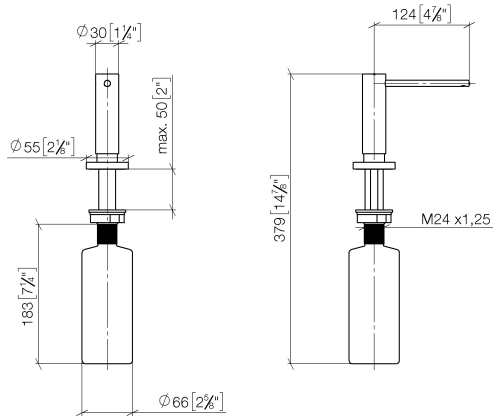

Dispenser with rosette - Brushed Platinum

ELIO

82 444 970

- 124mm projection
- 500 ml bottle
- can be filled from the top
- rotating pump head
- height 124 mm
- rosette Ø 55 mm
- hole diameter 25 mm

Fits ELIO, ENO, MEM, META SQUARE, SYNC, TARA and TARA ULTRA

Fits: ELIO, MEM, TARA, TARA ULTRA, META SQUARE

	Brushed Platinum	82 444 970-06
	Chrome	82 444 970-00
	Platinum	82 444 970-08
	Durabress (23kt Gold)	82 444 970-09
	Dark Chrome	82 444 970-19
	Brushed Durabress (23kt Gold)	82 444 970-28
	Matte Black	82 444 970-33
	Brushed Champagne (22kt Gold)	82 444 970-46
	Champagne (22kt Gold)	82 444 970-47
	Brushed Chrome	82 444 970-93
	Brushed Dark Platinum	82 444 970-99

82 444 970

mm [inches]

82 444 970

Parts for other finishes can be found here: [Chrome](#)

Spare parts list

No.	Item Number	Name	Quantity used	Delivery time
1	90 10 10 538 00-06	dispenser	1	10
2	90 27 97 506 00-06	rosette	1	10
3	09 14 10 151 90	seal	1	2
4	08 10 10 527 90	holder	1	2
5	05 23 10 001 00 90	fixing set	1	2
6	90 10 10 603 00 90	container	1	2