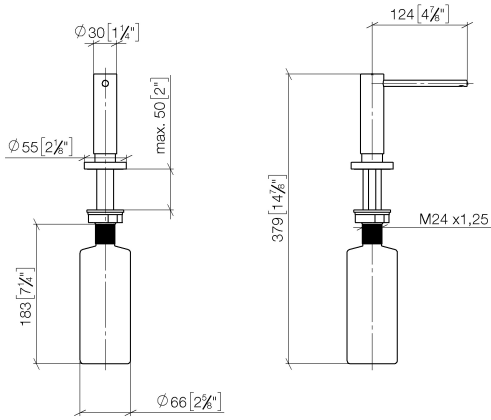

82 444 970

- 124mm projection
- 500 ml bottle
- can be filled from the top
- rotating pump head
- height 124 mm
- rosette Ø 55 mm
- hole diameter 25 mm

Fits ELIO, ENO, MEM, META SQUARE, SYNC, TARA and TARA ULTRA

Fits: ELIO, MEM, TARA, TARA ULTRA, META SQUARE

	Platinum	82 444 970-08
	Chrome	82 444 970-00
	Brushed Platinum	82 444 970-06
	Durabrass (23kt Gold)	82 444 970-09
	Dark Chrome	82 444 970-19
	Brushed Durabrass (23kt Gold)	82 444 970-28
	Matte Black	82 444 970-33
	Brushed Champagne (22kt Gold)	82 444 970-46
	Champagne (22kt Gold)	82 444 970-47
	Brushed Chrome	82 444 970-93
	Brushed Dark Platinum	82 444 970-99

82 444 970

mm [inches]

82 444 970

Parts for other finishes can be found here: [Chrome](#)

Spare parts list

No.	Item Number	Name	Quantity used	Delivery time
1	90 10 10 538 00-08	dispenser	1	40
2	90 27 97 506 00-08	rosette	1	40
3	09 14 10 151 90	seal	1	2
4	08 10 10 527 90	holder	1	2
5	05 23 10 001 00 90	fixing set	1	2
6	90 10 10 603 00 90	container	1	2