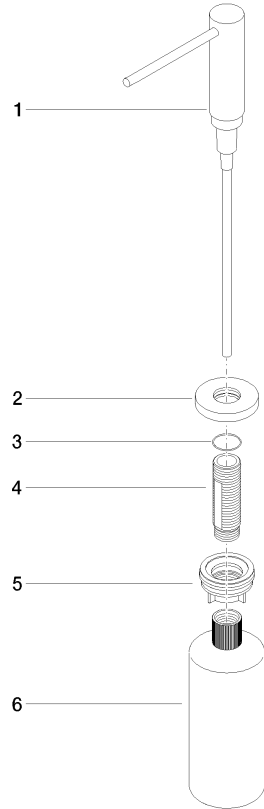

82 444 970

- 124mm projection
- 500 ml bottle
- can be filled from the top
- rotating pump head
- height 124 mm
- rosette Ø 55 mm
- hole diameter 25 mm

Fits ELIO, ENO, MEM, META SQUARE, SYNC, TARA and TARA ULTRA

Fits: ELIO, MEM, TARA, TARA ULTRA, META SQUARE

	Platinum	82 444 970-08
	Chrome	82 444 970-00
	Brushed Platinum	82 444 970-06
	Durabrass (23kt Gold)	82 444 970-09
	Dark Chrome	82 444 970-19
	Brushed Durabrass (23kt Gold)	82 444 970-28
	Matte Black	82 444 970-33
	Brushed Champagne (22kt Gold)	82 444 970-46
	Champagne (22kt Gold)	82 444 970-47
	Brushed Chrome	82 444 970-93
	Brushed Dark Platinum	82 444 970-99

82 444 970

mm [inches]

82 444 970

Parts for other finishes can be found here: [Chrome](#)

Spare parts list

No.	Item Number	Name	Quantity used	Delivery time
1	90 10 10 538 00-08	dispenser	1	40
2	90 27 97 506 00-08	rosette	1	40
3	09 14 10 151 90	seal	1	2
4	08 10 10 527 90	holder	1	2
5	05 23 10 001 00 90	fixing set	1	2
6	90 10 10 603 00 90	container	1	2