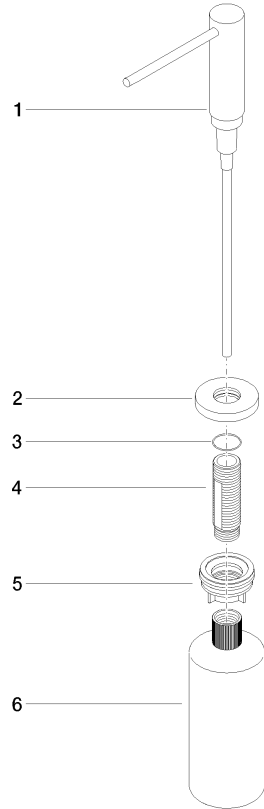

Dispenser with rosette - Dark Chrome

ELIO

82 444 970

- 124mm projection
- 500 ml bottle
- can be filled from the top
- rotating pump head
- height 124 mm
- rosette Ø 55 mm
- hole diameter 25 mm

Fits ELIO, ENO, MEM, META SQUARE, SYNC, TARA and TARA ULTRA

Fits: ELIO, MEM, TARA, TARA ULTRA, META SQUARE

	Dark Chrome	82 444 970-19
	Chrome	82 444 970-00
	Brushed Platinum	82 444 970-06
	Platinum	82 444 970-08
	Durabrand (23kt Gold)	82 444 970-09
	Brushed Durabrand (23kt Gold)	82 444 970-28
	Matte Black	82 444 970-33
	Brushed Champagne (22kt Gold)	82 444 970-46
	Champagne (22kt Gold)	82 444 970-47
	Brushed Chrome	82 444 970-93
	Brushed Dark Platinum	82 444 970-99

Dispenser with rosette - Dark Chrome

ELIO

82 444 970

mm [inches]

82 444 970

Parts for other finishes can be found here: [Chrome](#)

Spare parts list

No.	Item Number	Name	Quantity used	Delivery time
1	90 10 10 538 00-19	dispenser	1	20
2	90 27 97 506 00-19	rosette	1	20
3	09 14 10 151 90	seal	1	2
4	08 10 10 527 90	holder	1	2
5	05 23 10 001 00 90	fixing set	1	2
6	90 10 10 603 00 90	container	1	2