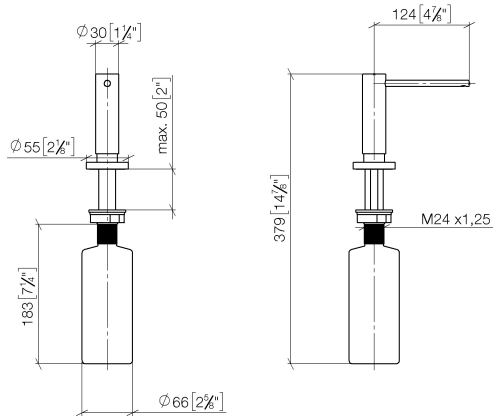

Dispenser with rosette - Dark Chrome

ELIO

82 444 970

- 124mm projection
- 500 ml bottle
- can be filled from the top
- rotating pump head
- height 124 mm
- rosette Ø 55 mm
- hole diameter 25 mm

Fits ELIO, ENO, MEM, META SQUARE, SYNC, TARA and TARA ULTRA

Fits: ELIO, MEM, TARA, TARA ULTRA, META SQUARE

	Dark Chrome	82 444 970-19
	Chrome	82 444 970-00
	Brushed Platinum	82 444 970-06
	Platinum	82 444 970-08
	Durabrand (23kt Gold)	82 444 970-09
	Brushed Durabrand (23kt Gold)	82 444 970-28
	Matte Black	82 444 970-33
	Brushed Champagne (22kt Gold)	82 444 970-46
	Champagne (22kt Gold)	82 444 970-47
	Brushed Chrome	82 444 970-93
	Brushed Dark Platinum	82 444 970-99

Dispenser with rosette - Dark Chrome

ELIO

82 444 970

mm [inches]

82 444 970

Parts for other finishes can be found here: [Chrome](#)

Spare parts list

No.	Item Number	Name	Quantity used	Delivery time
1	90 10 10 538 00-19	dispenser	1	20
2	90 27 97 506 00-19	rosette	1	20
3	09 14 10 151 90	seal	1	2
4	08 10 10 527 90	holder	1	2
5	05 23 10 001 00 90	fixing set	1	2
6	90 10 10 603 00 90	container	1	2