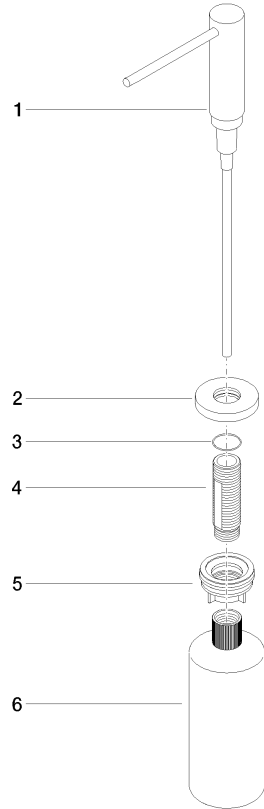

82 444 970

- 124mm projection
- 500 ml bottle
- can be filled from the top
- rotating pump head
- height 124 mm
- rosette Ø 55 mm
- hole diameter 25 mm

Fits ELIO, ENO, MEM, META SQUARE, SYNC, TARA and TARA ULTRA

Fits: ELIO, MEM, TARA, TARA ULTRA, META SQUARE

	Brushed Durabronz (23kt Gold)	82 444 970-28
	Chrome	82 444 970-00
	Brushed Platinum	82 444 970-06
	Platinum	82 444 970-08
	Durabronz (23kt Gold)	82 444 970-09
	Dark Chrome	82 444 970-19
	Matte Black	82 444 970-33
	Brushed Champagne (22kt Gold)	82 444 970-46
	Champagne (22kt Gold)	82 444 970-47
	Brushed Chrome	82 444 970-93
	Brushed Dark Platinum	82 444 970-99

82 444 970

mm [inches]

82 444 970

Parts for other finishes can be found here: [Chrome](#)

Spare parts list

No.	Item Number	Name	Quantity used	Delivery time
1	90 10 10 538 00-28	dispenser	1	20
2	90 27 97 506 00-28	rosette	1	20
3	09 14 10 151 90	seal	1	2
4	08 10 10 527 90	holder	1	2
5	05 23 10 001 00 90	fixing set	1	2
6	90 10 10 603 00 90	container	1	2