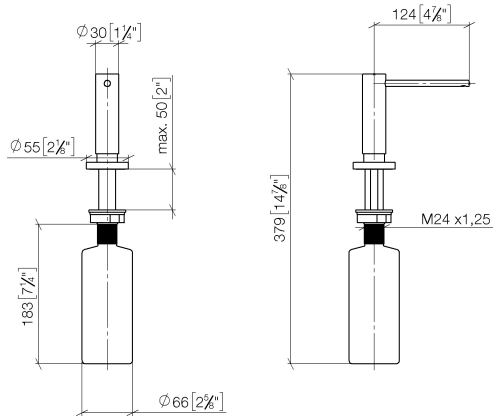

82 444 970

- 124mm projection
- 500 ml bottle
- can be filled from the top
- rotating pump head
- height 124 mm
- rosette Ø 55 mm
- hole diameter 25 mm

Fits ELIO, ENO, MEM, META SQUARE, SYNC, TARA and TARA ULTRA

Fits: ELIO, MEM, TARA, TARA ULTRA, META SQUARE

	Brushed Durabronz (23kt Gold)	82 444 970-28
	Chrome	82 444 970-00
	Brushed Platinum	82 444 970-06
	Platinum	82 444 970-08
	Durabronz (23kt Gold)	82 444 970-09
	Dark Chrome	82 444 970-19
	Matte Black	82 444 970-33
	Brushed Champagne (22kt Gold)	82 444 970-46
	Champagne (22kt Gold)	82 444 970-47
	Brushed Chrome	82 444 970-93
	Brushed Dark Platinum	82 444 970-99

82 444 970

mm [inches]

82 444 970

Parts for other finishes can be found here: [Chrome](#)

Spare parts list

No.	Item Number	Name	Quantity used	Delivery time
1	90 10 10 538 00-28	dispenser	1	20
2	90 27 97 506 00-28	rosette	1	20
3	09 14 10 151 90	seal	1	2
4	08 10 10 527 90	holder	1	2
5	05 23 10 001 00 90	fixing set	1	2
6	90 10 10 603 00 90	container	1	2