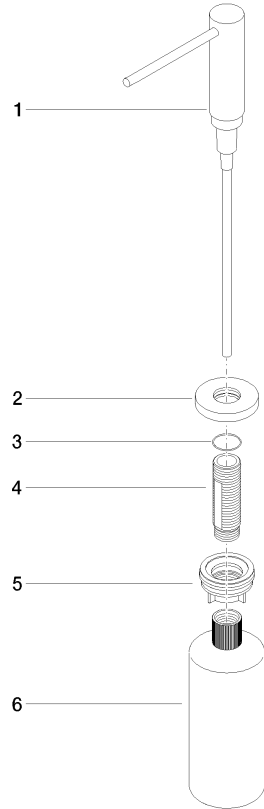

82 444 970

- 124mm projection
- 500 ml bottle
- can be filled from the top
- rotating pump head
- height 124 mm
- rosette Ø 55 mm
- hole diameter 25 mm

Fits ELIO, ENO, MEM, META SQUARE, SYNC, TARA and TARA ULTRA

Fits: ELIO, MEM, TARA, TARA ULTRA, META SQUARE

	Matte Black	82 444 970-33
	Chrome	82 444 970-00
	Brushed Platinum	82 444 970-06
	Platinum	82 444 970-08
	Durabross (23kt Gold)	82 444 970-09
	Dark Chrome	82 444 970-19
	Brushed Durabross (23kt Gold)	82 444 970-28
	Brushed Champagne (22kt Gold)	82 444 970-46
	Champagne (22kt Gold)	82 444 970-47
	Brushed Chrome	82 444 970-93
	Brushed Dark Platinum	82 444 970-99

82 444 970

mm [inches]

82 444 970

Parts for other finishes can be found here: [Chrome](#)

Spare parts list

No.	Item Number	Name	Quantity used	Delivery time
1	90 10 10 538 00-33	dispenser	1	30
2	90 27 97 506 00-33	rosette	1	30
3	09 14 10 151 90	seal	1	2
4	08 10 10 527 90	holder	1	2
5	05 23 10 001 00 90	fixing set	1	2
6	90 10 10 603 00 90	container	1	2