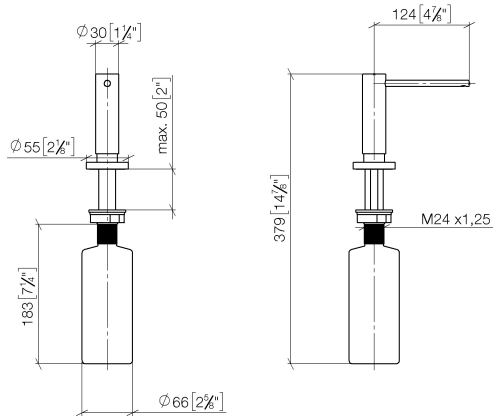

82 444 970

- 124mm projection
- 500 ml bottle
- can be filled from the top
- rotating pump head
- height 124 mm
- rosette Ø 55 mm
- hole diameter 25 mm

Fits ELIO, ENO, MEM, META SQUARE, SYNC, TARA and TARA ULTRA

Fits: ELIO, MEM, TARA, TARA ULTRA, META SQUARE

	Matte Black	82 444 970-33
	Chrome	82 444 970-00
	Brushed Platinum	82 444 970-06
	Platinum	82 444 970-08
	Durabross (23kt Gold)	82 444 970-09
	Dark Chrome	82 444 970-19
	Brushed Durabross (23kt Gold)	82 444 970-28
	Brushed Champagne (22kt Gold)	82 444 970-46
	Champagne (22kt Gold)	82 444 970-47
	Brushed Chrome	82 444 970-93
	Brushed Dark Platinum	82 444 970-99

82 444 970

mm [inches]

82 444 970

Parts for other finishes can be found here: [Chrome](#)

Spare parts list

No.	Item Number	Name	Quantity used	Delivery time
1	90 10 10 538 00-33	dispenser	1	30
2	90 27 97 506 00-33	rosette	1	30
3	09 14 10 151 90	seal	1	2
4	08 10 10 527 90	holder	1	2
5	05 23 10 001 00 90	fixing set	1	2
6	90 10 10 603 00 90	container	1	2