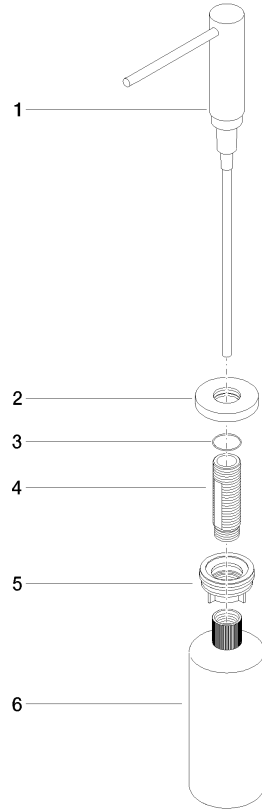

Dispenser with rosette - Brushed Dark Platinum

ELIO

82 444 970 Product version from 10/1/2024

- 124mm projection
- 500 ml bottle
- can be filled from the top
- rotating pump head
- height 124 mm
- rosette Ø 55 mm
- hole diameter 25 mm

Fits ELIO, ENO, MEM, META SQUARE, SYNC, TARA and TARA ULTRA

Fits: ELIO, MEM, TARA, TARA ULTRA, META SQUARE

	Brushed Dark Platinum	82 444 970-99
	Chrome	82 444 970-00
	Brushed Platinum	82 444 970-06
	Platinum	82 444 970-08
	Durabrand (23kt Gold)	82 444 970-09
	Dark Chrome	82 444 970-19
	Brushed Durabrand (23kt Gold)	82 444 970-28
	Matte Black	82 444 970-33
	Brushed Champagne (22kt Gold)	82 444 970-46
	Champagne (22kt Gold)	82 444 970-47
	Brushed Chrome	82 444 970-93

82 444 970 Product version from 10/1/2024

mm [inches]

82 444 970 Product version from 10/1/2024

Parts for other finishes can be found here: [Chrome](#)

Spare parts list

No.	Item Number	Name	Quantity used	Delivery time
1	90 10 10 538 00-99	dispenser	1	50
2	90 27 97 506 00-99	rosette	1	20
3	09 14 10 151 90	seal	1	2
4	08 10 10 527 90	holder	1	2
5	05 23 10 001 00 90	fixing set	1	2
6	90 10 10 603 00 90	container	1	2