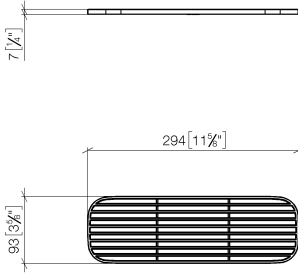

## Grid element - Matte Black

---

82 482 970

- high-quality plastic grid elements
- plastic grid elements

NOTE: Grid elements must be ordered separately.

	Matte Black	82 482 970-33
	Creamy White	82 482 970-51
	Light Grey	82 482 970-52
	Taupe	82 482 970-53

## Grid element - Matte Black

---

82 482 970

mm [inches]