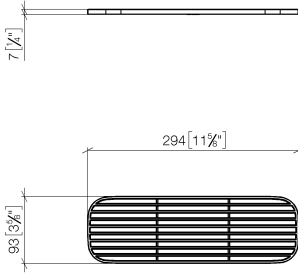

Grid element - Light Grey

82 482 970

- high-quality plastic grid elements
- plastic grid elements

NOTE: Grid elements must be ordered separately.

| | | |
|---|--------------|---------------|
|  | Light Grey | 82 482 970-52 |
|  | Matte Black | 82 482 970-33 |
|  | Creamy White | 82 482 970-51 |
|  | Taupe | 82 482 970-53 |

Grid element - Light Grey

82 482 970

mm [inches]

Grid element - Light Grey

82 482 970