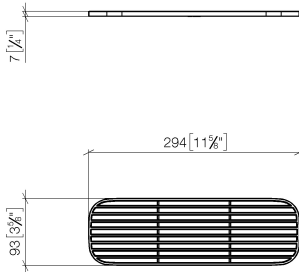

Grid element - Taupe

82 482 970

- high-quality plastic grid elements
- plastic grid elements

NOTE: Grid elements must be ordered separately.

	Taupe	82 482 970-53
	Matte Black	82 482 970-33
	Creamy White	82 482 970-51
	Light Grey	82 482 970-52

Grid element - Taupe

82 482 970

mm [inches]

Grid element - Taupe

82 482 970