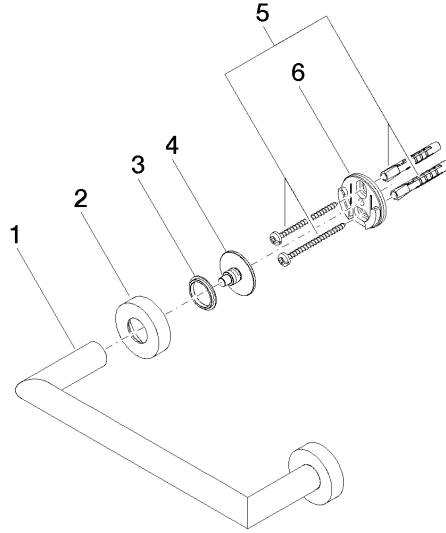

Bath grip - Champagne (22kt Gold)

83 020 979 Product version from 7/1/2023

- gauge 200 mm
- width 240mm
- height 40 mm
- rosette Ø 40 mm
- 75mm projection

	Champagne (22kt Gold)	83 020 979-47
	Chrome	83 020 979-00
	Brushed Platinum	83 020 979-06
	Dark Chrome	83 020 979-19
	Light Gold	83 020 979-26
	Brushed Light Gold	83 020 979-27
	Matte Black	83 020 979-33
	Brushed Bronze	83 020 979-42
	Brushed Champagne (22kt Gold)	83 020 979-46
	Brushed Chrome	83 020 979-93
	Brushed Dark Platinum	83 020 979-99

Bath grip - Champagne (22kt Gold)

83 020 979 Product version from 7/1/2023

mm [inches]

Bath grip - Champagne (22kt Gold)

83 020 979 Product version from 7/1/2023

Parts for other
finishes can be found
here: [Chrome](#)

Spare parts list

No.	Item Number	Name	Quantity used	Delivery time
1	05 28 22 545 00-47	holder	1	60
2	08 27 97 502-47	rosette	2	60
3	08 30 11 517 90	ring	2	2
4	08 17 97 560 90	holder	2	2
5	05 30 31 025 00 90	fixing set	2	2
6	08 17 97 501 07	holder	2	2