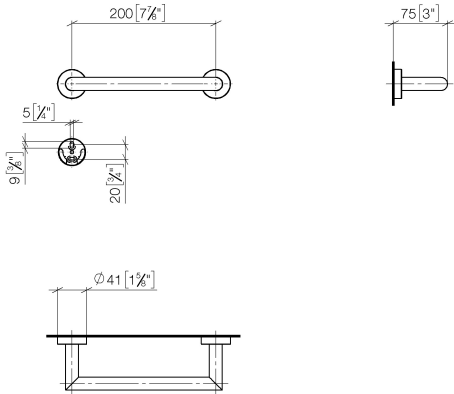

Bath grip - Champagne (22kt Gold)

83 020 979 Product version from 7/1/2023

- gauge 200 mm
- width 240mm
- height 40 mm
- rosette Ø 40 mm
- 75mm projection

	Champagne (22kt Gold)	83 020 979-47
	Chrome	83 020 979-00
	Brushed Platinum	83 020 979-06
	Dark Chrome	83 020 979-19
	Light Gold	83 020 979-26
	Brushed Light Gold	83 020 979-27
	Matte Black	83 020 979-33
	Brushed Bronze	83 020 979-42
	Brushed Champagne (22kt Gold)	83 020 979-46
	Brushed Chrome	83 020 979-93
	Brushed Dark Platinum	83 020 979-99

Bath grip - Champagne (22kt Gold)

83 020 979 Product version from 7/1/2023

mm [inches]

Bath grip - Champagne (22kt Gold)

83 020 979 Product version from 7/1/2023

Parts for other
finishes can be found
here: [Chrome](#)

Spare parts list

No.	Item Number	Name	Quantity used	Delivery time
1	05 28 22 545 00-47	holder	1	60
2	08 27 97 502-47	rosette	2	60
3	08 30 11 517 90	ring	2	2
4	08 17 97 560 90	holder	2	2
5	05 30 31 025 00 90	fixing set	2	2
6	08 17 97 501 07	holder	2	2