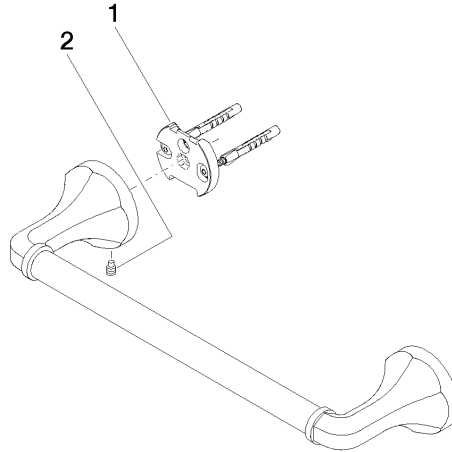

83 030 361

- gauge 300 mm
- width 360mm
- height 60 mm
- rosette Ø 60 mm
- 90mm projection

	Chrome	83 030 361-00
	Brushed Platinum	83 030 361-06
	Platinum	83 030 361-08
	Durabress (23kt Gold)	83 030 361-09
	Brushed Durabress (23kt Gold)	83 030 361-28
	Brushed Dark Platinum	83 030 361-99

Recommended miscellaneous

MADISON Mounting for towel bar/tumbler mounting on two sides - 12 358 970 90

- for towel bar mounting plus towel bar mounting on back.

83 030 361

mm [inches]

83 030 361

Spare parts list

No.	Item Number	Name	Quantity used	Delivery time
1	05 17 97 507 00 90	fixing set	2	2
2	04 31 11 140 00 90	pin	2	2