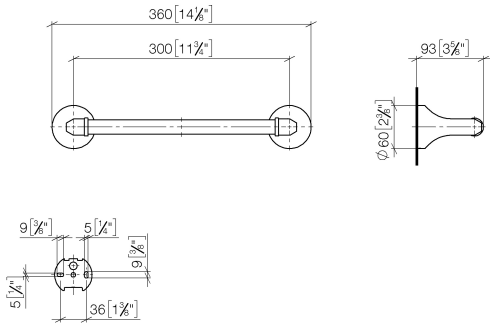

MADISON Bath grip - Brushed Platinum

MADISON

83 030 361

- gauge 300 mm
- width 360mm
- height 60 mm
- rosette Ø 60 mm
- 90mm projection

	Brushed Platinum	83 030 361-06
	Chrome	83 030 361-00
	Platinum	83 030 361-08
	Durabress (23kt Gold)	83 030 361-09
	Brushed Durabress (23kt Gold)	83 030 361-28
	Brushed Dark Platinum	83 030 361-99

Recommended miscellaneous

- MADISON Mounting for towel bar/tumbler mounting on two sides -** 12 358 970 90
- for towel bar mounting plus towel bar mounting on back.

MADISON Bath grip - Brushed Platinum

MADISON

83 030 361

mm [inches]

83 030 361

Product version from 7/3/2016

MADISON Bath grip - Brushed Platinum

MADISON

83 030 361

Spare parts list

Product version from 7/3/2016

No.	Item Number	Name	Quantity used	Delivery time
	05 17 97 507 00 90	fixing set	4	2