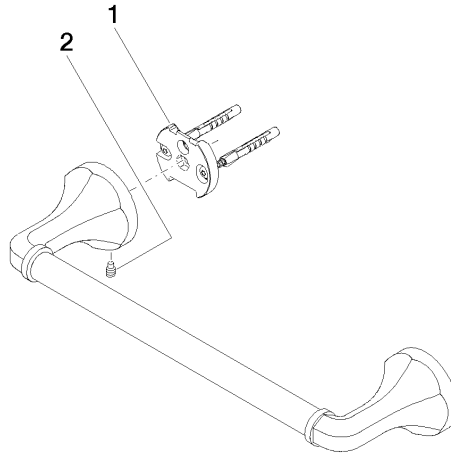

MADISON Bath grip - Brushed Platinum

MADISON

83 030 361

- gauge 300 mm
- width 360mm
- height 60 mm
- rosette Ø 60 mm
- 90mm projection

	Brushed Platinum	83 030 361-06
	Chrome	83 030 361-00
	Platinum	83 030 361-08
	Durabress (23kt Gold)	83 030 361-09
	Brushed Durabress (23kt Gold)	83 030 361-28
	Brushed Dark Platinum	83 030 361-99

Recommended miscellaneous

- MADISON Mounting for towel bar/tumbler mounting on two sides -** 12 358 970 90
- for towel bar mounting plus towel bar mounting on back.

MADISON Bath grip - Brushed Platinum

MADISON

83 030 361

mm [inches]

83 030 361

Product version from 7/3/2016

MADISON Bath grip - Brushed Platinum

MADISON

83 030 361

Spare parts list

Product version from 7/3/2016

No.	Item Number	Name	Quantity used	Delivery time
	05 17 97 507 00 90	fixing set	4	2