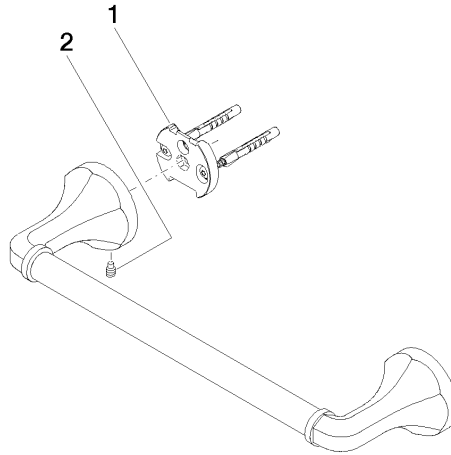

**MADISON Bath grip - Durabronss (23kt Gold)**

MADISON

83 030 361

- gauge 300 mm
- width 360mm
- height 60 mm
- rosette Ø 60 mm
- 90mm projection

	Durabronss (23kt Gold)	83 030 361-09
	Chrome	83 030 361-00
	Brushed Platinum	83 030 361-06
	Platinum	83 030 361-08
	Brushed Durabronss (23kt Gold)	83 030 361-28
	Brushed Dark Platinum	83 030 361-99

**Recommended miscellaneous**

- MADISON Mounting for towel bar/tumbler mounting on two sides -** 12 358 970 90
- for towel bar mounting plus towel bar mounting on back.

# MADISON Bath grip - Durabronz (23kt Gold)

MADISON

83 030 361

mm [inches]

83 030 361

**Product version from 7/3/2016**

MADISON Bath grip - Durabrass (23kt Gold)

MADISON

83 030 361

**Spare parts list**

**Product version from 7/3/2016**

No.	Item Number	Name	Quantity used	Delivery time
	05 17 97 507 00 90	fixing set	4	2