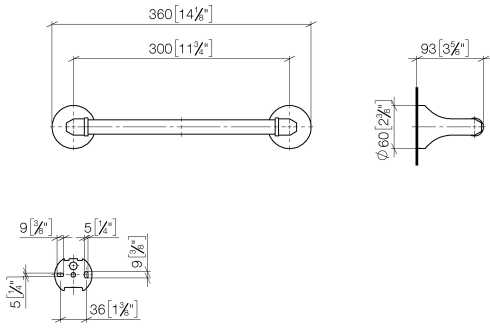

**MADISON Bath grip - Durabronss (23kt Gold)**

MADISON

83 030 361

- gauge 300 mm
- width 360mm
- height 60 mm
- rosette Ø 60 mm
- 90mm projection

	Durabronss (23kt Gold)	83 030 361-09
	Chrome	83 030 361-00
	Brushed Platinum	83 030 361-06
	Platinum	83 030 361-08
	Brushed Durabronss (23kt Gold)	83 030 361-28
	Brushed Dark Platinum	83 030 361-99

**Recommended miscellaneous**

- MADISON Mounting for towel bar/tumbler mounting on two sides -** 12 358 970 90
- for towel bar mounting plus towel bar mounting on back.

# MADISON Bath grip - Durabronz (23kt Gold)

MADISON

83 030 361

mm [inches]

83 030 361

**Product version from 7/3/2016**

MADISON Bath grip - Durabrass (23kt Gold)

MADISON