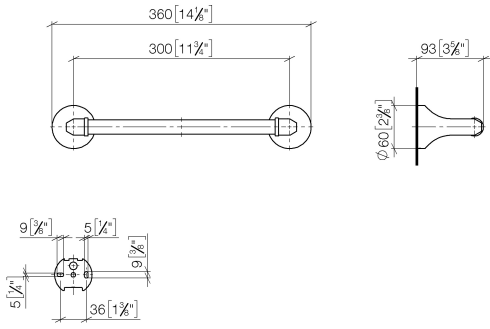

83 030 361

- gauge 300 mm
- width 360mm
- height 60 mm
- rosette Ø 60 mm
- 90mm projection

	Brushed Dark Platinum	83 030 361-99
	Chrome	83 030 361-00
	Brushed Platinum	83 030 361-06
	Platinum	83 030 361-08
	Durabress (23kt Gold)	83 030 361-09
	Brushed Durabress (23kt Gold)	83 030 361-28

Recommended miscellaneous

**MADISON Mounting for towel bar/tumbler mounting on two sides -** 12 358 970 90

- for towel bar mounting plus towel bar mounting on back.

83 030 361

mm [inches]

**Product version from 7/3/2016**

MADISON Bath grip - Brushed Dark Platinum

MADISON

83 030 361

**Spare parts list**

**Product version from 7/3/2016**

No.	Item Number	Name	Quantity used	Delivery time
	05 17 97 507 00 90	fixing set	4	2