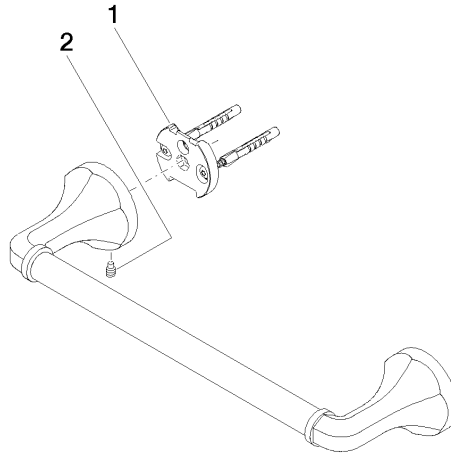

83 030 361

- gauge 300 mm
- width 360mm
- height 60 mm
- rosette Ø 60 mm
- 90mm projection

	Brushed Dark Platinum	83 030 361-99
	Chrome	83 030 361-00
	Brushed Platinum	83 030 361-06
	Platinum	83 030 361-08
	Durabress (23kt Gold)	83 030 361-09
	Brushed Durabress (23kt Gold)	83 030 361-28

Recommended miscellaneous

**MADISON Mounting for towel bar/tumbler mounting on two sides -** 12 358 970 90

- for towel bar mounting plus towel bar mounting on back.

83 030 361

mm [inches]

**Product version from 7/3/2016**

MADISON Bath grip - Brushed Dark Platinum

MADISON

83 030 361

**Spare parts list**

**Product version from 7/3/2016**

No.	Item Number	Name	Quantity used	Delivery time
	05 17 97 507 00 90	fixing set	4	2