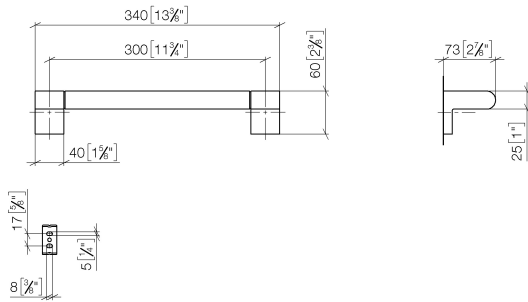

IMO Bath grip - Brushed Platinum

83 030 670 Product version from 4/1/2024

- gauge 300 mm
- width 340mm
- height 60 mm
- 73mm projection

	Brushed Platinum	83 030 670-06
	Chrome	83 030 670-00
	Dark Chrome	83 030 670-19
	Matte Black	83 030 670-33
	Brushed Chrome	83 030 670-93

IMO Bath grip - Brushed Platinum

83 030 670 Product version from 4/1/2024

mm [inches]

Codes & Standards

TÜV-Zeichen

Certificates

TÜV_B0358530023 TÜV_B0358530023

IMO Bath grip - Brushed Platinum

83 030 670 Product version from 4/1/2024

Parts for other finishes can be found here: [Chrome](#)

Spare parts list

No.	Item Number	Name	Quantity used	Delivery time
1	05 17 20 736 00 90	fixing set	2	2
2	09 31 11 049 90	pin	2	2
3	08 17 67 500-06	holder	1	10
4	04 31 11 113 00 90	pin	2	2
5	90 28 22 580 00-06	holder	1	10
6	08 17 67 501-06	holder	1	10