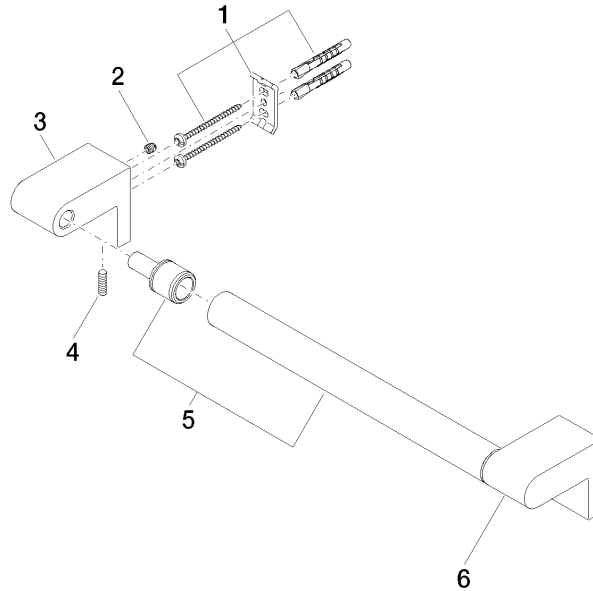

IMO Bath grip - Brushed Platinum

83 030 670 Product version from 4/1/2024

- gauge 300 mm
- width 340mm
- height 60 mm
- 73mm projection

	Brushed Platinum	83 030 670-06
	Chrome	83 030 670-00
	Dark Chrome	83 030 670-19
	Matte Black	83 030 670-33
	Brushed Chrome	83 030 670-93

IMO Bath grip - Brushed Platinum

83 030 670 Product version from 4/1/2024

mm [inches]

Codes & Standards

TÜV-Zeichen

Certificates

TÜV_B0358530023 TÜV_B0358530023

IMO Bath grip - Brushed Platinum

83 030 670 Product version from 4/1/2024

Parts for other finishes can be found here: [Chrome](#)

Spare parts list

No.	Item Number	Name	Quantity used	Delivery time
1	05 17 20 736 00 90	fixing set	2	2
2	09 31 11 049 90	pin	2	2
3	08 17 67 500-06	holder	1	10
4	04 31 11 113 00 90	pin	2	2
5	90 28 22 580 00-06	holder	1	10
6	08 17 67 501-06	holder	1	10