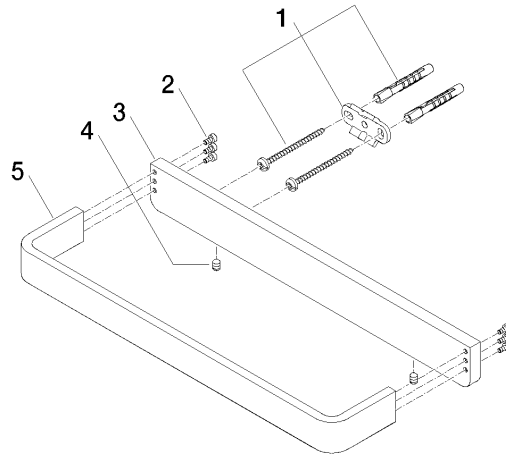

83 030 710

- gauge 185 mm
- width 300mm
- height 35 mm
- 70mm projection

Chrome

83 030 710-00

Brushed Platinum

83 030 710-06

83 030 710

mm [inches]

83 030 710

Parts for other
finishes can be found
here: Brushed
Platinum

Spare parts list

No.	Item Number	Name	Quantity used	Delivery time
1	05 17 20 717 00 90	fixing set	2	2
2	90 30 30 059 00 90	screw	2	2
3	08 17 71 500-00	holder	1	10
4	90 31 11 112 00 90	pin	2	2
5	08 17 71 550-00	holder	1	60