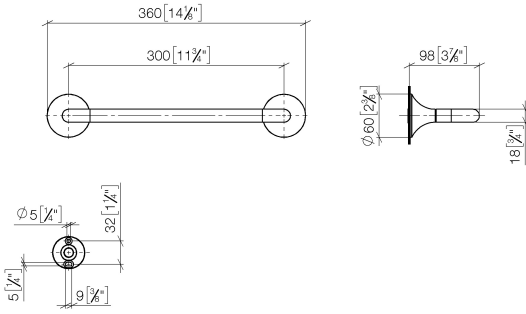

83 030 809

- gauge 300 mm
- width 360mm
- height 60 mm
- rosette Ø 60 mm
- 98mm projection

	Brushed Platinum	83 030 809-06
	Chrome	83 030 809-00
	Platinum	83 030 809-08
	Dark Chrome	83 030 809-19
	Brushed Durabronze (23kt Gold)	83 030 809-28
	Brushed Bronze	83 030 809-42
	Brushed Champagne (22kt Gold)	83 030 809-46
	Champagne (22kt Gold)	83 030 809-47
	Brushed Dark Platinum	83 030 809-99

83 030 809

mm [inches]

83 030 809

Product version from 3/13/2017 to 8/29/2019

**Product version from 8/29/2019**

Parts for other  
finishes can be found  
here: [Chrome](#)

### Product version from 8/29/2019

No.	Item Number	Name	Quantity used	Delivery time
	05 30 31 025 00 90	fixing set	1	2