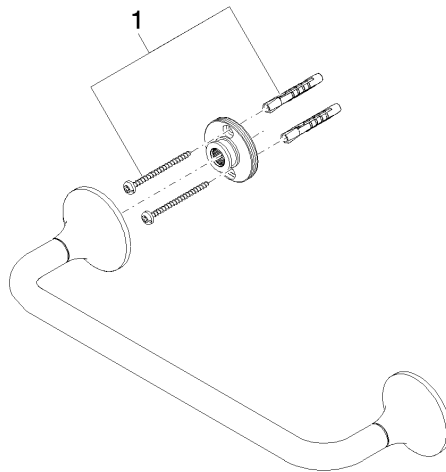

83 030 809

- gauge 300 mm
- width 360mm
- height 60 mm
- rosette Ø 60 mm
- 98mm projection

	Brushed Platinum	83 030 809-06
	Chrome	83 030 809-00
	Platinum	83 030 809-08
	Dark Chrome	83 030 809-19
	Brushed Durabronze (23kt Gold)	83 030 809-28
	Brushed Bronze	83 030 809-42
	Brushed Champagne (22kt Gold)	83 030 809-46
	Champagne (22kt Gold)	83 030 809-47
	Brushed Dark Platinum	83 030 809-99

83 030 809

mm [inches]

83 030 809

Product version from 3/13/2017 to 8/29/2019

**Product version from 8/29/2019**

Parts for other  
finishes can be found  
here: [Chrome](#)

# VAIA Bath grip - Brushed Platinum

VAIA

83 030 809

### Product version from 8/29/2019

No.	Item Number	Name	Quantity used	Delivery time
	05 30 31 025 00 90	fixing set	1	2