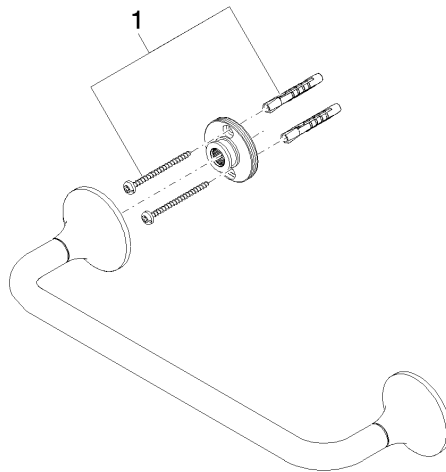

83 030 809

- gauge 300 mm
- width 360mm
- height 60 mm
- rosette Ø 60 mm
- 98mm projection

	Platinum	83 030 809-08
	Chrome	83 030 809-00
	Brushed Platinum	83 030 809-06
	Dark Chrome	83 030 809-19
	Brushed Durabronze (23kt Gold)	83 030 809-28
	Brushed Bronze	83 030 809-42
	Brushed Champagne (22kt Gold)	83 030 809-46
	Champagne (22kt Gold)	83 030 809-47
	Brushed Dark Platinum	83 030 809-99

83 030 809

mm [inches]

83 030 809

Product version from 3/13/2017 to 8/29/2019

**Product version from 8/29/2019**

Parts for other  
finishes can be found  
here: [Chrome](#)

## VAIA Bath grip - Platinum

VAIA

83 030 809

#### **Product version from 8/29/2019**

No.	Item Number	Name	Quantity used	Delivery time
	05 30 31 025 00 90	fixing set	1	2