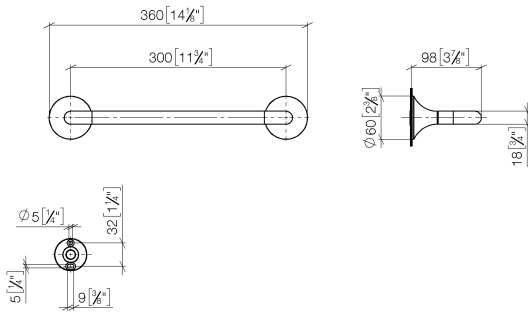

83 030 809

- gauge 300 mm
- width 360mm
- height 60 mm
- rosette Ø 60 mm
- 98mm projection

	Platinum	83 030 809-08
	Chrome	83 030 809-00
	Brushed Platinum	83 030 809-06
	Dark Chrome	83 030 809-19
	Brushed Durabronze (23kt Gold)	83 030 809-28
	Brushed Bronze	83 030 809-42
	Brushed Champagne (22kt Gold)	83 030 809-46
	Champagne (22kt Gold)	83 030 809-47
	Brushed Dark Platinum	83 030 809-99

83 030 809

mm [inches]

83 030 809

Product version from 3/13/2017 to 8/29/2019

**Product version from 8/29/2019**

Parts for other  
finishes can be found  
here: [Chrome](#)

#### **Product version from 8/29/2019**

No.	Item Number	Name	Quantity used	Delivery time
	05 30 31 025 00 90	fixing set	1	2