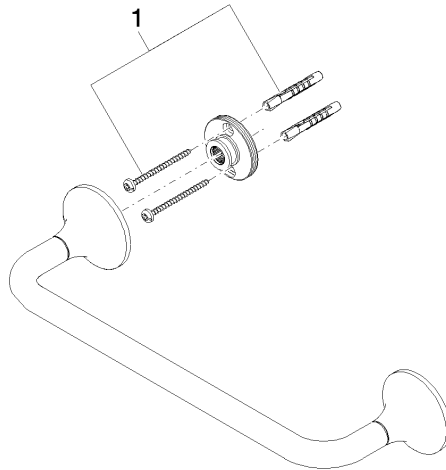

83 030 809

- gauge 300 mm
- width 360mm
- height 60 mm
- rosette Ø 60 mm
- 98mm projection

	Brushed Durabronz (23kt Gold)	83 030 809-28
	Chrome	83 030 809-00
	Brushed Platinum	83 030 809-06
	Platinum	83 030 809-08
	Dark Chrome	83 030 809-19
	Brushed Bronze	83 030 809-42
	Brushed Champagne (22kt Gold)	83 030 809-46
	Champagne (22kt Gold)	83 030 809-47
	Brushed Dark Platinum	83 030 809-99

# VAIA Bath grip - Brushed Durabronz (23kt Gold)

VAIA

83 030 809

mm [inches]

83 030 809

Product version from 3/13/2017 to 8/29/2019

**Product version from 8/29/2019**

Parts for other  
finishes can be found  
here: [Chrome](#)

VAIA Bath grip - Brushed Durabronss (23kt Gold)

VAIA

83 030 809

Spare parts list

Product version from 3/13/2017 to 8/29/2019

**Product version from 8/29/2019**

No.	Item Number	Name	Quantity used	Delivery time
	05 30 31 025 00 90	fixing set	1	2