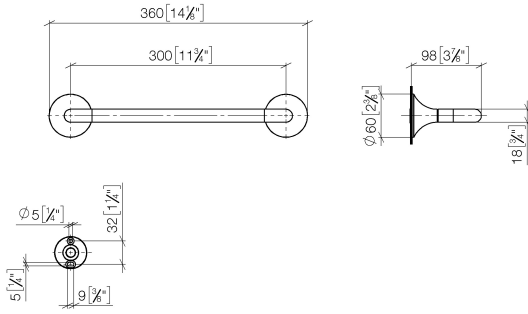

83 030 809

- gauge 300 mm
- width 360mm
- height 60 mm
- rosette Ø 60 mm
- 98mm projection

	Brushed Durabronz (23kt Gold)	83 030 809-28
	Chrome	83 030 809-00
	Brushed Platinum	83 030 809-06
	Platinum	83 030 809-08
	Dark Chrome	83 030 809-19
	Brushed Bronze	83 030 809-42
	Brushed Champagne (22kt Gold)	83 030 809-46
	Champagne (22kt Gold)	83 030 809-47
	Brushed Dark Platinum	83 030 809-99

# VAIA Bath grip - Brushed Durabronz (23kt Gold)

VAIA

83 030 809

mm [inches]

83 030 809

Product version from 3/13/2017 to 8/29/2019

**Product version from 8/29/2019**

Parts for other  
finishes can be found  
here: [Chrome](#)