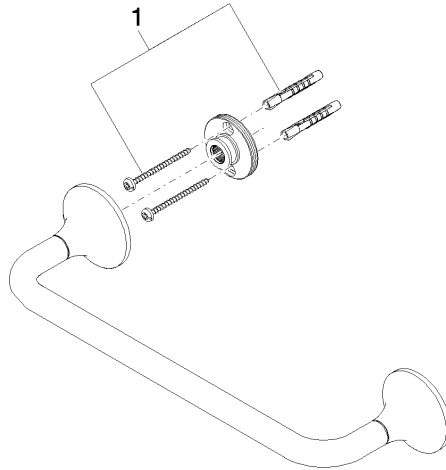

83 030 809

- gauge 300 mm
- width 360mm
- height 60 mm
- rosette Ø 60 mm
- 98mm projection

	Brushed Bronze	83 030 809-42
	Chrome	83 030 809-00
	Brushed Platinum	83 030 809-06
	Platinum	83 030 809-08
	Dark Chrome	83 030 809-19
	Brushed Durabronze (23kt Gold)	83 030 809-28
	Brushed Champagne (22kt Gold)	83 030 809-46
	Champagne (22kt Gold)	83 030 809-47
	Brushed Dark Platinum	83 030 809-99

83 030 809

mm [inches]

83 030 809

Product version from 8/29/2019

Parts for other
finishes can be found
here: [Chrome](#)

83 030 809

Spare parts list

Product version from 8/29/2019