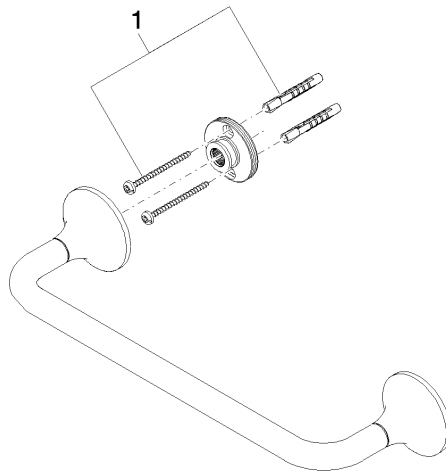

83 030 809

- gauge 300 mm
- width 360mm
- height 60 mm
- rosette Ø 60 mm
- 98mm projection

	Brushed Dark Platinum	83 030 809-99
	Chrome	83 030 809-00
	Brushed Platinum	83 030 809-06
	Platinum	83 030 809-08
	Dark Chrome	83 030 809-19
	Brushed Durabronze (23kt Gold)	83 030 809-28
	Brushed Bronze	83 030 809-42
	Brushed Champagne (22kt Gold)	83 030 809-46
	Champagne (22kt Gold)	83 030 809-47

83 030 809

mm [inches]

83 030 809

Product version from 3/13/2017 to 8/29/2019

Product version from 8/29/2019

Parts for other
finishes can be found
here: [Chrome](#)

VAIA Bath grip - Brushed Dark Platinum

VAIA

83 030 809

Spare parts list

Product version from 3/13/2017 to 8/29/2019

Product version from 8/29/2019

No.	Item Number	Name	Quantity used	Delivery time
	05 30 31 025 00 90	fixing set	1	2