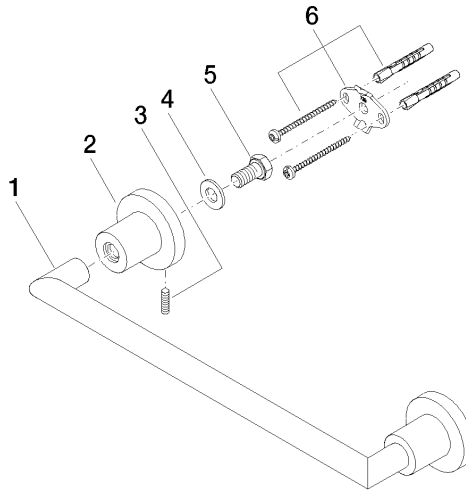

## Certificates

TÜV\_B0358530023 TÜV\_B0358530023

83 030 892

**Product version from 4/1/2024**

Parts for other  
finishes can be found  
here: [Chrome](#)

TARA Bath grip - Platinum

TARA

83 030 892

### Spare parts list