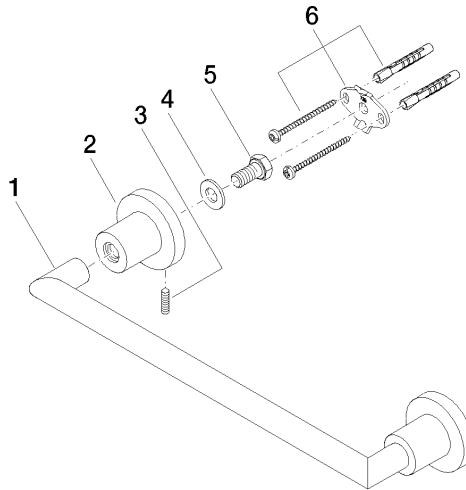

## Certificates

TÜV\_B0358530023 TÜV\_B0358530023

83 030 892

**Product version from 4/1/2024**

Parts for other  
finishes can be found  
here: [Chrome](#)

TARA Bath grip - Matte Black

TARA

83 030 892

### Spare parts list