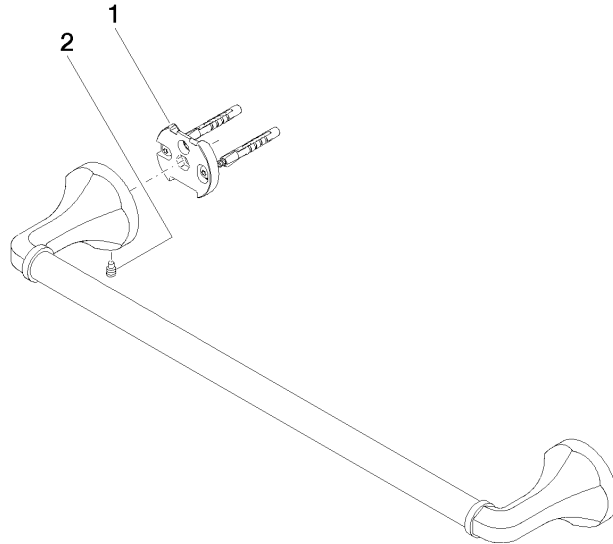

83 045 361

- gauge 450 mm
- width 510mm
- height 60 mm
- rosette Ø 60 mm
- 90mm projection

| | | |
|---|--------------------------------|---------------|
|  | Chrome | 83 045 361-00 |
|  | Brushed Platinum | 83 045 361-06 |
|  | Platinum | 83 045 361-08 |
|  | Durabronze (23kt Gold) | 83 045 361-09 |
|  | Brushed Durabronze (23kt Gold) | 83 045 361-28 |
|  | Brushed Dark Platinum | 83 045 361-99 |

Recommended miscellaneous

MADISON Mounting for towel bar/tumbler mounting on two sides - 12 358 970 90
 •for towel bar mounting plus towel bar mounting on back.

83 045 361

mm [inches]

83 045 361

Spare parts list

| No. | Item Number | Name | Quantity used | Delivery time |
|-----|--------------------|------------|---------------|---------------|
| 1 | 05 17 97 507 00 90 | fixing set | 2 | 2 |
| 2 | 04 31 11 140 00 90 | pin | 2 | 2 |