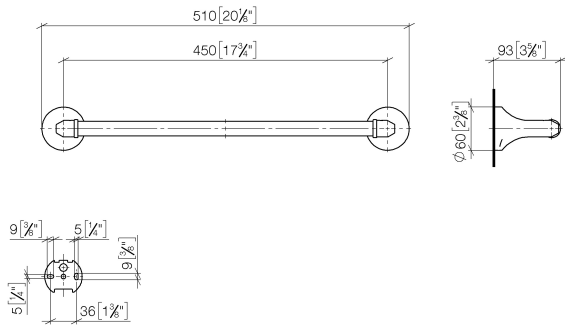

83 045 361

- gauge 450 mm
- width 510mm
- height 60 mm
- rosette Ø 60 mm
- 90mm projection

| | | |
|---|--------------------------------|---------------|
|  | Chrome | 83 045 361-00 |
|  | Brushed Platinum | 83 045 361-06 |
|  | Platinum | 83 045 361-08 |
|  | Durabronze (23kt Gold) | 83 045 361-09 |
|  | Brushed Durabronze (23kt Gold) | 83 045 361-28 |
|  | Brushed Dark Platinum | 83 045 361-99 |

Recommended miscellaneous

MADISON Mounting for towel bar/tumbler mounting on two sides - 12 358 970 90
 •for towel bar mounting plus towel bar mounting on back.

83 045 361

mm [inches]

83 045 361

Spare parts list

| No. | Item Number | Name | Quantity used | Delivery time |
|-----|--------------------|------------|---------------|---------------|
| 1 | 05 17 97 507 00 90 | fixing set | 2 | 2 |
| 2 | 04 31 11 140 00 90 | pin | 2 | 2 |