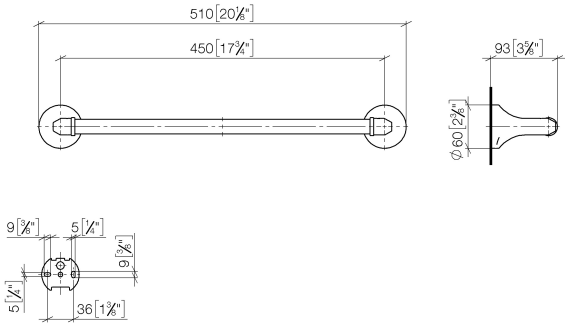

83 045 361

- gauge 450 mm
- width 510mm
- height 60 mm
- rosette Ø 60 mm
- 90mm projection

	Platinum	83 045 361-08
	Chrome	83 045 361-00
	Brushed Platinum	83 045 361-06
	Durabass (23kt Gold)	83 045 361-09
	Brushed Durabass (23kt Gold)	83 045 361-28
	Brushed Dark Platinum	83 045 361-99

Recommended miscellaneous

- MADISON Mounting for towel bar/tumbler mounting on two sides -** 12 358 970 90
- for towel bar mounting plus towel bar mounting on back.

83 045 361

mm [inches]

83 045 361

Product version from 7/3/2016

MADISON Towel bar - Platinum

MADISON

83 045 361

Spare parts list

Product version from 7/3/2016

No.	Item Number	Name	Quantity used	Delivery time
	05 17 97 507 00 90	fixing set	4	2