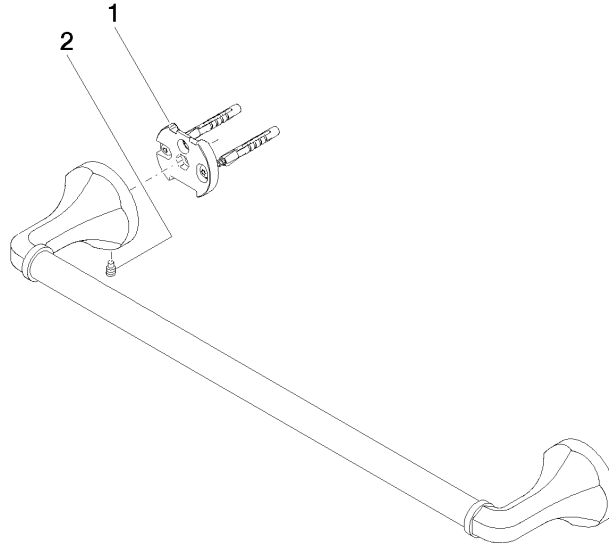

83 045 361

- gauge 450 mm
- width 510mm
- height 60 mm
- rosette Ø 60 mm
- 90mm projection

	Platinum	83 045 361-08
	Chrome	83 045 361-00
	Brushed Platinum	83 045 361-06
	Durabass (23kt Gold)	83 045 361-09
	Brushed Durabass (23kt Gold)	83 045 361-28
	Brushed Dark Platinum	83 045 361-99

Recommended miscellaneous

- MADISON Mounting for towel bar/tumbler mounting on two sides -** 12 358 970 90
- for towel bar mounting plus towel bar mounting on back.

83 045 361

mm [inches]

83 045 361

Product version from 7/3/2016

MADISON Towel bar - Platinum

MADISON

83 045 361

Spare parts list

Product version from 7/3/2016

No.	Item Number	Name	Quantity used	Delivery time
	05 17 97 507 00 90	fixing set	4	2