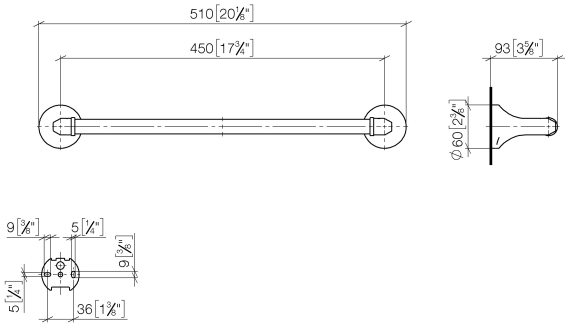

**MADISON Towel bar - Durabronss (23kt Gold)**

MADISON

83 045 361

- gauge 450 mm
- width 510mm
- height 60 mm
- rosette Ø 60 mm
- 90mm projection

	Durabronss (23kt Gold)	83 045 361-09
	Chrome	83 045 361-00
	Brushed Platinum	83 045 361-06
	Platinum	83 045 361-08
	Brushed Durabronss (23kt Gold)	83 045 361-28
	Brushed Dark Platinum	83 045 361-99

**Recommended miscellaneous**

**MADISON Mounting for towel bar/tumbler mounting on two sides -** 12 358 970 90  
 •for towel bar mounting plus towel bar mounting on back.

83 045 361

mm [inches]

83 045 361

**Product version from 7/3/2016**

MADISON Towel bar - Durabronss (23kt Gold)

MADISON

83 045 361

**Spare parts list**

**Product version from 7/3/2016**

No.	Item Number	Name	Quantity used	Delivery time
	05 17 97 507 00 90	fixing set	4	2