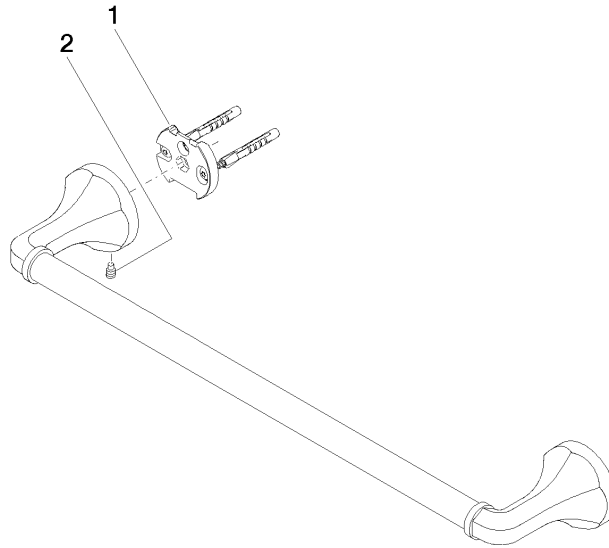

**MADISON Towel bar - Durabronss (23kt Gold)**

MADISON

83 045 361

- gauge 450 mm
- width 510mm
- height 60 mm
- rosette Ø 60 mm
- 90mm projection

	Durabronss (23kt Gold)	83 045 361-09
	Chrome	83 045 361-00
	Brushed Platinum	83 045 361-06
	Platinum	83 045 361-08
	Brushed Durabronss (23kt Gold)	83 045 361-28
	Brushed Dark Platinum	83 045 361-99

**Recommended miscellaneous**

**MADISON Mounting for towel bar/tumbler mounting on two sides -** 12 358 970 90  
 •for towel bar mounting plus towel bar mounting on back.

83 045 361

mm [inches]

83 045 361

**Product version from 7/3/2016**

MADISON Towel bar - Durabronss (23kt Gold)

MADISON

83 045 361

**Spare parts list**

**Product version from 7/3/2016**

No.	Item Number	Name	Quantity used	Delivery time
	05 17 97 507 00 90	fixing set	4	2