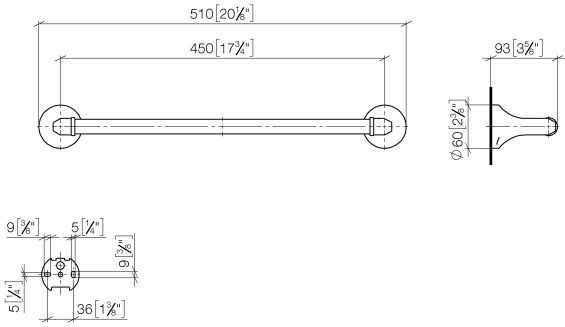

83 045 361

- gauge 450 mm
- width 510mm
- height 60 mm
- rosette Ø 60 mm
- 90mm projection

	Brushed Durabron (23kt Gold)	83 045 361-28
	Chrome	83 045 361-00
	Brushed Platinum	83 045 361-06
	Platinum	83 045 361-08
	Durabron (23kt Gold)	83 045 361-09
	Brushed Dark Platinum	83 045 361-99

83 045 361

mm [inches]

83 045 361

**Product version from 7/3/2016**

Parts for other  
finishes can be found  
here: [Chrome](#)

MADISON Towel bar - Brushed Durabronz (23kt Gold)

MADISON

83 045 361

**Spare parts list**

**Product version from 7/3/2016**

No.	Item Number	Name	Quantity used	Delivery time
	05 17 97 507 00 90	fixing set	4	2