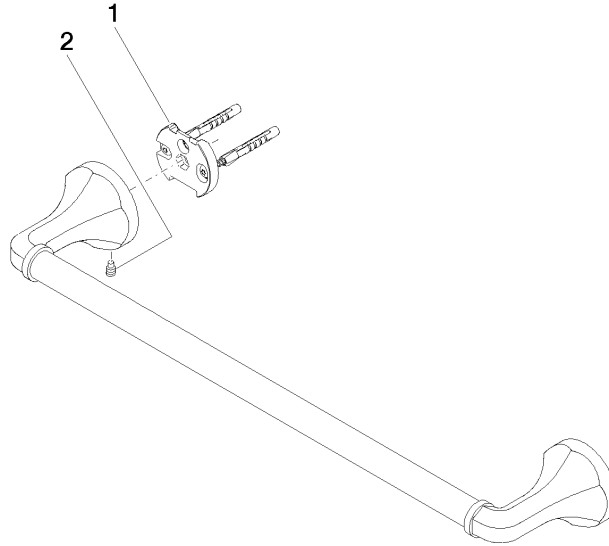

83 045 361

- gauge 450 mm
- width 510mm
- height 60 mm
- rosette Ø 60 mm
- 90mm projection

	Brushed Durabron (23kt Gold)	83 045 361-28
	Chrome	83 045 361-00
	Brushed Platinum	83 045 361-06
	Platinum	83 045 361-08
	Durabron (23kt Gold)	83 045 361-09
	Brushed Dark Platinum	83 045 361-99

83 045 361

mm [inches]

83 045 361

**Product version from 7/3/2016**

Parts for other  
finishes can be found  
here: [Chrome](#)

MADISON Towel bar - Brushed Durabronz (23kt Gold)

MADISON

83 045 361

**Spare parts list**

**Product version from 7/3/2016**

No.	Item Number	Name	Quantity used	Delivery time
	05 17 97 507 00 90	fixing set	4	2