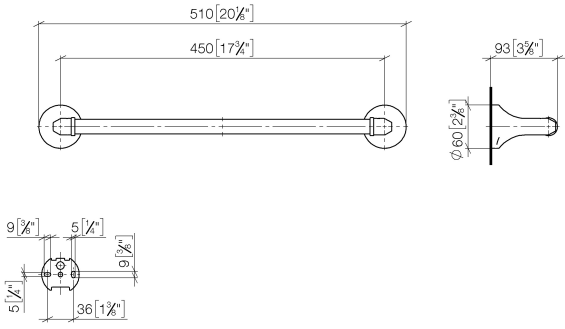

MADISON Towel bar - Brushed Dark Platinum

MADISON

83 045 361

- gauge 450 mm
- width 510mm
- height 60 mm
- rosette Ø 60 mm
- 90mm projection

	Brushed Dark Platinum	83 045 361-99
	Chrome	83 045 361-00
	Brushed Platinum	83 045 361-06
	Platinum	83 045 361-08
	Durabass (23kt Gold)	83 045 361-09
	Brushed Durabass (23kt Gold)	83 045 361-28

Recommended miscellaneous

MADISON Mounting for towel bar/tumbler mounting on two sides - 12 358 970 90
 ●for towel bar mounting plus towel bar mounting on back.

MADISON Towel bar - Brushed Dark Platinum

MADISON

83 045 361

mm [inches]

83 045 361

Product version from 7/3/2016

MADISON Towel bar - Brushed Dark Platinum

MADISON

83 045 361