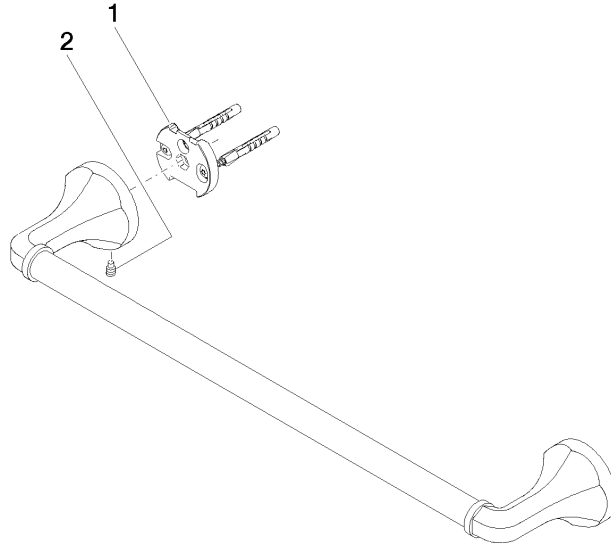

MADISON Towel bar - Brushed Dark Platinum

MADISON

83 045 361

- gauge 450 mm
- width 510mm
- height 60 mm
- rosette Ø 60 mm
- 90mm projection

	Brushed Dark Platinum	83 045 361-99
	Chrome	83 045 361-00
	Brushed Platinum	83 045 361-06
	Platinum	83 045 361-08
	Durabass (23kt Gold)	83 045 361-09
	Brushed Durabass (23kt Gold)	83 045 361-28

Recommended miscellaneous

MADISON Mounting for towel bar/tumbler mounting on two sides - 12 358 970 90
 ●for towel bar mounting plus towel bar mounting on back.

MADISON Towel bar - Brushed Dark Platinum

MADISON

83 045 361

mm [inches]

83 045 361

Product version from 7/3/2016

MADISON Towel bar - Brushed Dark Platinum

MADISON

83 045 361

Spare parts list

Product version from 7/3/2016

No.	Item Number	Name	Quantity used	Delivery time
	05 17 97 507 00 90	fixing set	4	2