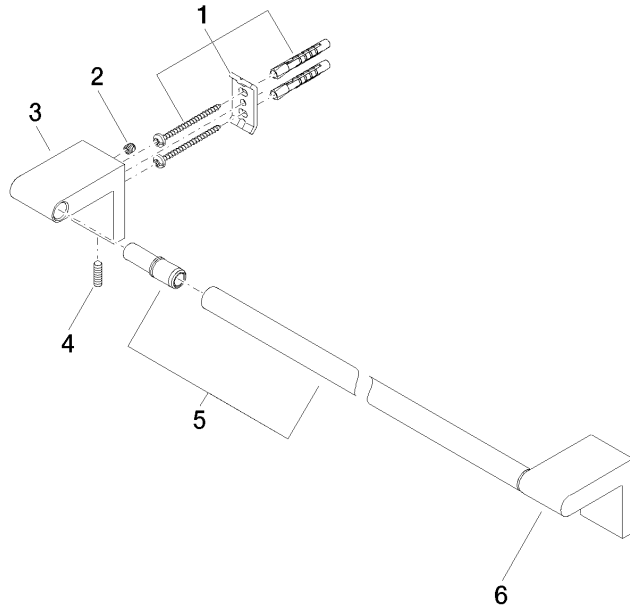

IMO Towel bar - Dark Chrome

IMO

83 045 670

- gauge 450 mm
- width 490mm
- height 60 mm
- 73mm projection

Fits ELIO, ENO, LOT, MEM and TARA ULTRA

	Dark Chrome	83 045 670-19
	Chrome	83 045 670-00
	Brushed Platinum	83 045 670-06
	Matte Black	83 045 670-33
	Brushed Chrome	83 045 670-93

83 045 670

mm [inches]

83 045 670

Product version from 4/1/2024

Parts for other
finishes can be found
here: [Chrome](#)

IMO Towel bar - Dark Chrome

IMO

83 045 670

Spare parts list

Product version from 4/1/2024

No.	Item Number	Name	Quantity used	Delivery time
	05 17 20 736 00 90	fixing set	9	2