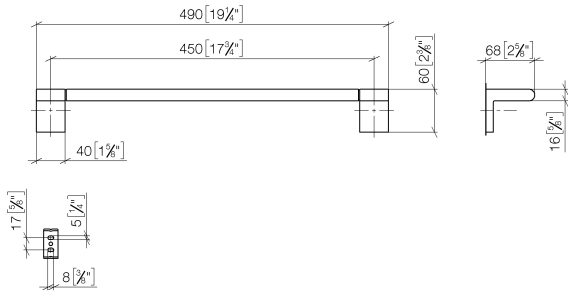

IMO Towel bar - Dark Chrome

IMO

83 045 670

- gauge 450 mm
- width 490mm
- height 60 mm
- 73mm projection

Fits ELIO, ENO, LOT, MEM and TARA ULTRA

	Dark Chrome	83 045 670-19
	Chrome	83 045 670-00
	Brushed Platinum	83 045 670-06
	Matte Black	83 045 670-33
	Brushed Chrome	83 045 670-93

83 045 670

mm [inches]

83 045 670

Product version from 4/1/2024

Parts for other
finishes can be found
here: [Chrome](#)

IMO Towel bar - Dark Chrome

IMO

83 045 670

Spare parts list

Product version from 4/1/2024

No.	Item Number	Name	Quantity used	Delivery time
	05 17 20 736 00 90	fixing set	9	2