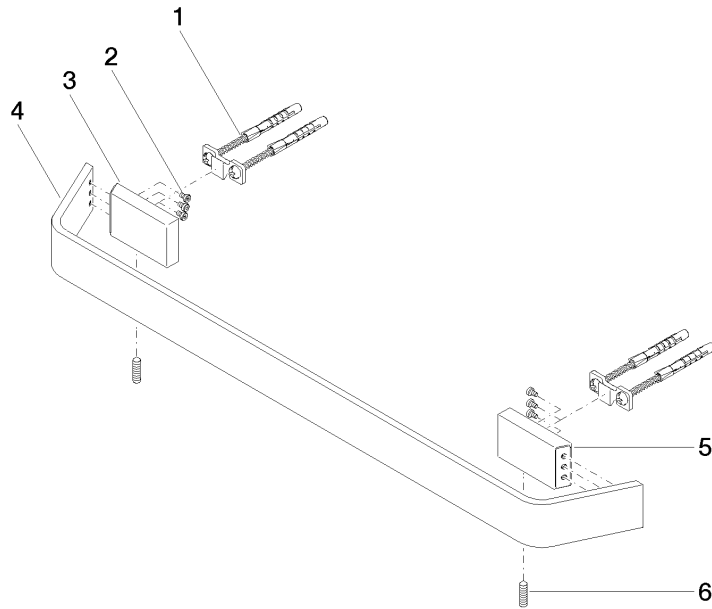

CL.1 Towel bar - Brushed Champagne (22kt Gold)

CL.1

83 045 705

- gauge 449 mm
- width 523mm
- height 35 mm
- 70mm projection

	Brushed Champagne (22kt Gold)	83 045 705-46
	Chrome	83 045 705-00
	Brushed Platinum	83 045 705-06
	Dark Chrome	83 045 705-19
	Champagne (22kt Gold)	83 045 705-47
	Brushed Dark Platinum	83 045 705-99

CL.1 Towel bar - Brushed Champagne (22kt Gold)

CL.1

83 045 705

mm [inches]

83 045 705

Product version from 3/9/2015

Parts for other finishes can be found here: [Chrome](#)

CL.1 Towel bar - Brushed Champagne (22kt Gold)

CL.1

83 045 705

Spare parts list

Product version from 3/9/2015

No.	Item Number	Name	Quantity used	Delivery time
	05 17 20 758 00 90	fixing set	13	2