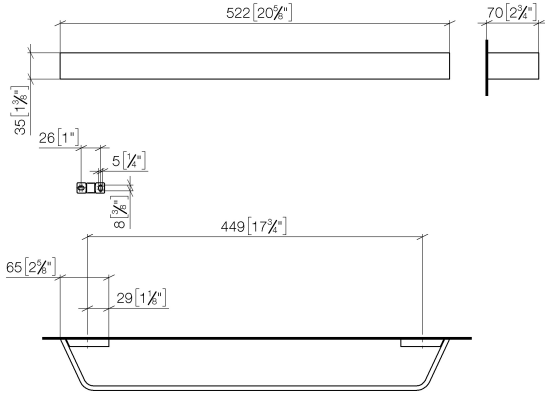

CL.1 Towel bar - Brushed Champagne (22kt Gold)

CL.1

83 045 705

- gauge 449 mm
- width 523mm
- height 35 mm
- 70mm projection

	Brushed Champagne (22kt Gold)	83 045 705-46
	Chrome	83 045 705-00
	Brushed Platinum	83 045 705-06
	Dark Chrome	83 045 705-19
	Champagne (22kt Gold)	83 045 705-47
	Brushed Dark Platinum	83 045 705-99

CL.1 Towel bar - Brushed Champagne (22kt Gold)

CL.1

83 045 705

mm [inches]

83 045 705

Product version from 3/9/2015

Parts for other finishes can be found here: [Chrome](#)

CL.1 Towel bar - Brushed Champagne (22kt Gold)

CL.1

83 045 705

Spare parts list

Product version from 3/9/2015

No.	Item Number	Name	Quantity used	Delivery time
	05 17 20 758 00 90	fixing set	13	2