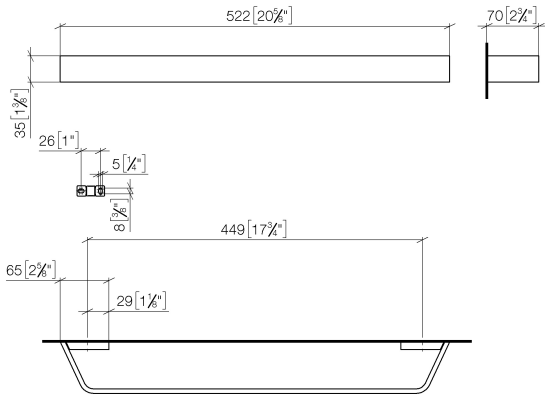

CL.1 Towel bar - Brushed Dark Platinum

CL.1

83 045 705

- gauge 449 mm
- width 523mm
- height 35 mm
- 70mm projection

	Brushed Dark Platinum	83 045 705-99
	Chrome	83 045 705-00
	Brushed Platinum	83 045 705-06
	Dark Chrome	83 045 705-19
	Brushed Champagne (22kt Gold)	83 045 705-46
	Champagne (22kt Gold)	83 045 705-47

83 045 705

mm [inches]

83 045 705

Product version from 3/9/2015

Parts for other finishes can be found here: [Chrome](#)

CL.1 Towel bar - Brushed Dark Platinum

CL.1

83 045 705

Spare parts list

Product version from 3/9/2015

No.	Item Number	Name	Quantity used	Delivery time
	05 17 20 758 00 90	fixing set	13	2