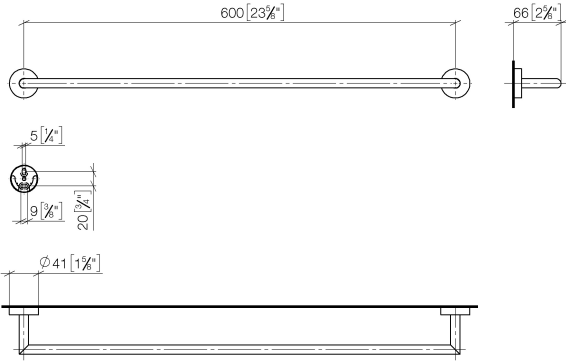

EDITION PRO Towel bar - Brushed Chrome

83 060 626

- gauge 600 mm
- width 641mm
- height 41 mm
- rosette Ø 41 mm
- 66mm projection

	Brushed Chrome	83 060 626-93
	Chrome	83 060 626-00
	Matte Black	83 060 626-33

EDITION PRO Towel bar - Brushed Chrome

83 060 626

mm [inches]

EDITION PRO Towel bar - Brushed Chrome

83 060 626

Parts for other
finishes can be found
here: [Chrome](#)

EDITION PRO Towel bar - Brushed Chrome

83 060 626

Spare parts list

No.	Item Number	Name	Quantity used	Delivery time
	05 28 22 622 00-93	holder	10	20