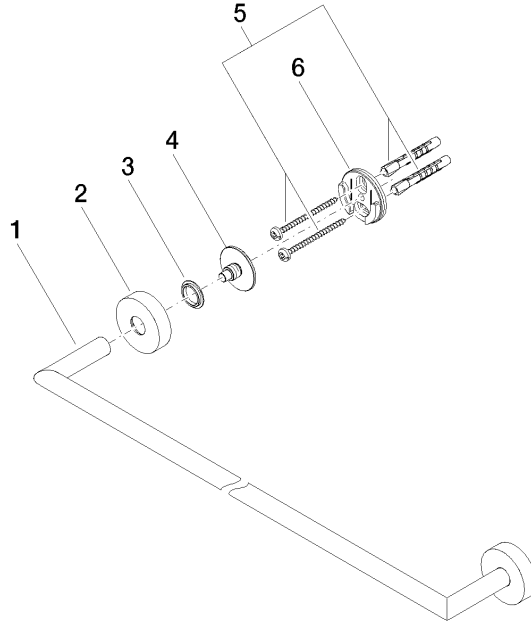

EDITION PRO Towel bar - Brushed Chrome

83 060 626

- gauge 600 mm
- width 641mm
- height 41 mm
- rosette Ø 41 mm
- 66mm projection

	Brushed Chrome	83 060 626-93
	Chrome	83 060 626-00
	Matte Black	83 060 626-33

EDITION PRO Towel bar - Brushed Chrome

83 060 626

mm [inches]

EDITION PRO Towel bar - Brushed Chrome

83 060 626

Parts for other
finishes can be found
here: [Chrome](#)

EDITION PRO Towel bar - Brushed Chrome

83 060 626

Spare parts list

No.	Item Number	Name	Quantity used	Delivery time
	05 28 22 622 00-93	holder	10	20