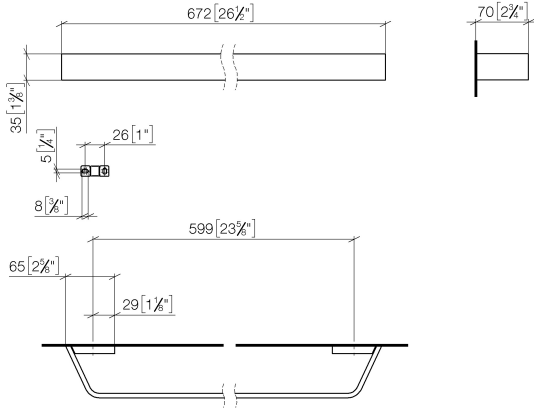

CL.1 Towel bar - Brushed Dark Platinum

83 060 705 Product version from 3/9/2015

- gauge 599 mm
- width 673mm
- height 35 mm
- 70mm projection

	Brushed Dark Platinum	83 060 705-99
	Chrome	83 060 705-00
	Brushed Platinum	83 060 705-06
	Dark Chrome	83 060 705-19
	Brushed Champagne (22kt Gold)	83 060 705-46
	Champagne (22kt Gold)	83 060 705-47

CL.1 Towel bar - Brushed Dark Platinum

83 060 705 Product version from 3/9/2015

mm [inches]

CL.1 Towel bar - Brushed Dark Platinum

83 060 705 Product version from 3/9/2015

Parts for other finishes can be found here: [Chrome](#)

Spare parts list

No.	Item Number	Name	Quantity used	Delivery time
1	05 17 20 758 00 90	fixing set	2	2
2	09 30 30 191 90	screw	6	2
3	08 17 70 500-99	holder	1	20
4	08 17 70 550-99	bar	1	20
5	08 17 70 501-99	holder	1	20
6	04 31 11 113 00 90	pin	2	2