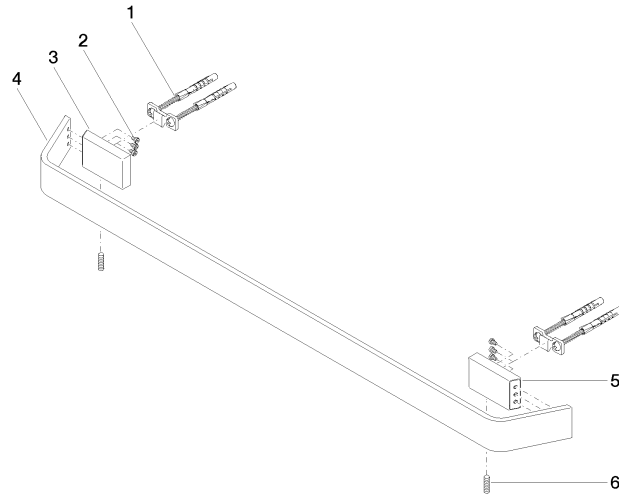

CL.1 Towel bar - Brushed Dark Platinum

83 060 705 Product version from 3/9/2015

- gauge 599 mm
- width 673mm
- height 35 mm
- 70mm projection

	Brushed Dark Platinum	83 060 705-99
	Chrome	83 060 705-00
	Brushed Platinum	83 060 705-06
	Dark Chrome	83 060 705-19
	Brushed Champagne (22kt Gold)	83 060 705-46
	Champagne (22kt Gold)	83 060 705-47

CL.1 Towel bar - Brushed Dark Platinum

83 060 705 Product version from 3/9/2015

mm [inches]

CL.1 Towel bar - Brushed Dark Platinum

83 060 705 Product version from 3/9/2015

Parts for other finishes can be found here: [Chrome](#)

Spare parts list

No.	Item Number	Name	Quantity used	Delivery time
1	05 17 20 758 00 90	fixing set	2	2
2	09 30 30 191 90	screw	6	2
3	08 17 70 500-99	holder	1	20
4	08 17 70 550-99	bar	1	20
5	08 17 70 501-99	holder	1	20
6	04 31 11 113 00 90	pin	2	2