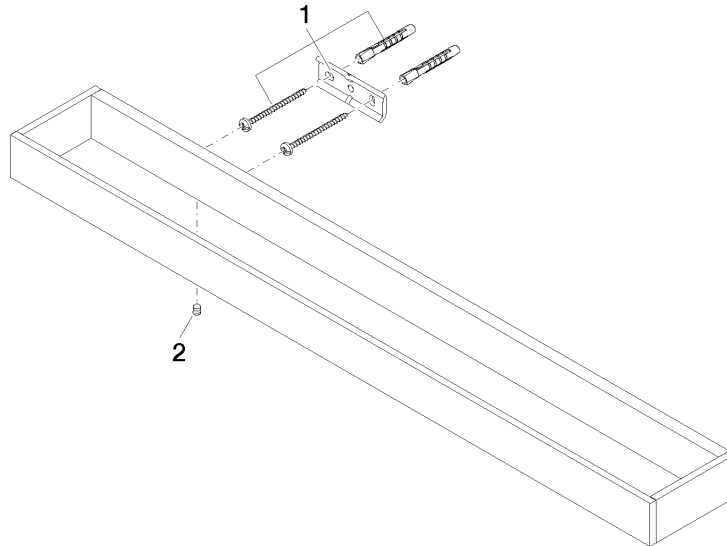

## Towel bar - Brushed Platinum

83 060 780 Product version from 3/12/2018

- gauge 400 mm
- width 600mm
- height 35 mm
- 80mm projection

	Brushed Platinum	83 060 780-06
	Chrome	83 060 780-00
	Platinum	83 060 780-08
	Dark Chrome	83 060 780-19
	Brushed Durabronze (23kt Gold)	83 060 780-28
	Brushed Champagne (22kt Gold)	83 060 780-46
	Champagne (22kt Gold)	83 060 780-47
	Brushed Dark Platinum	83 060 780-99

## Towel bar - Brushed Platinum

83 060 780 Product version from 3/12/2018

mm [inches]

## Towel bar - Brushed Platinum

83 060 780 Product version from 3/12/2018

Parts for other finishes can be found here: [Chrome](#)

### Spare parts list

No.	Item Number	Name	Quantity used	Delivery time
1	05 17 20 718 00 90	fixing set	2	2
2	90 31 11 004 00 90	pin	2	2