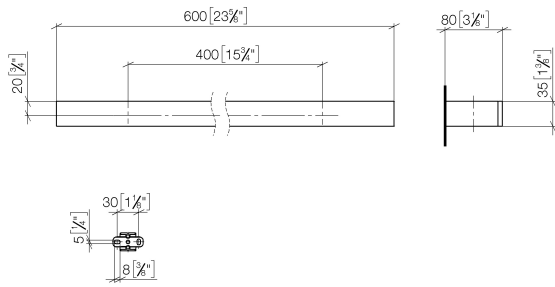

## Towel bar - Brushed Platinum

83 060 780 Product version from 3/12/2018

- gauge 400 mm
- width 600mm
- height 35 mm
- 80mm projection

	Brushed Platinum	83 060 780-06
	Chrome	83 060 780-00
	Platinum	83 060 780-08
	Dark Chrome	83 060 780-19
	Brushed Durabronze (23kt Gold)	83 060 780-28
	Brushed Champagne (22kt Gold)	83 060 780-46
	Champagne (22kt Gold)	83 060 780-47
	Brushed Dark Platinum	83 060 780-99

## Towel bar - Brushed Platinum

83 060 780 Product version from 3/12/2018

mm [inches]

### Spare parts list

No.	Item Number	Name	Quantity used	Delivery time
1	05 17 20 718 00 90	fixing set	2	2
2	90 31 11 004 00 90	pin	2	2