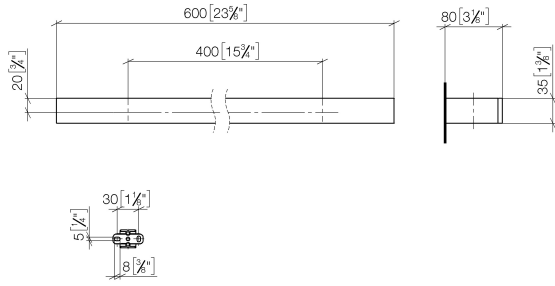

Towel bar - Platinum

83 060 780 Product version from 3/12/2018

- gauge 400 mm
- width 600mm
- height 35 mm
- 80mm projection

	Platinum	83 060 780-08
	Chrome	83 060 780-00
	Brushed Platinum	83 060 780-06
	Dark Chrome	83 060 780-19
	Brushed Durabronze (23kt Gold)	83 060 780-28
	Brushed Champagne (22kt Gold)	83 060 780-46
	Champagne (22kt Gold)	83 060 780-47
	Brushed Dark Platinum	83 060 780-99

Towel bar - Platinum

83 060 780 Product version from 3/12/2018

mm [inches]

Towel bar - Platinum

83 060 780 Product version from 3/12/2018

Parts for other finishes can be found here: [Chrome](#)

Spare parts list

No.	Item Number	Name	Quantity used	Delivery time
1	05 17 20 718 00 90	fixing set	2	2
2	90 31 11 004 00 90	pin	2	2