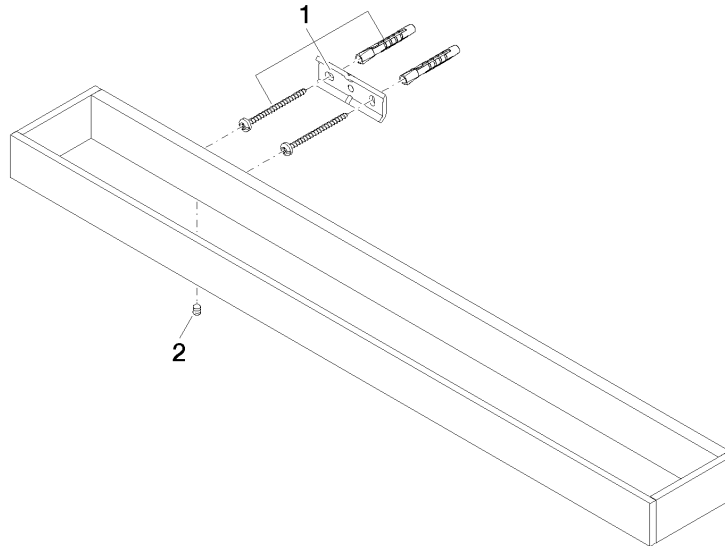

Towel bar - Platinum

83 060 780 Product version from 3/12/2018

- gauge 400 mm
- width 600mm
- height 35 mm
- 80mm projection

	Platinum	83 060 780-08
	Chrome	83 060 780-00
	Brushed Platinum	83 060 780-06
	Dark Chrome	83 060 780-19
	Brushed Durabronze (23kt Gold)	83 060 780-28
	Brushed Champagne (22kt Gold)	83 060 780-46
	Champagne (22kt Gold)	83 060 780-47
	Brushed Dark Platinum	83 060 780-99

Towel bar - Platinum

83 060 780 Product version from 3/12/2018

mm [inches]

Towel bar - Platinum

83 060 780 Product version from 3/12/2018

Parts for other finishes can be found here: [Chrome](#)

Spare parts list

No.	Item Number	Name	Quantity used	Delivery time
1	05 17 20 718 00 90	fixing set	2	2
2	90 31 11 004 00 90	pin	2	2