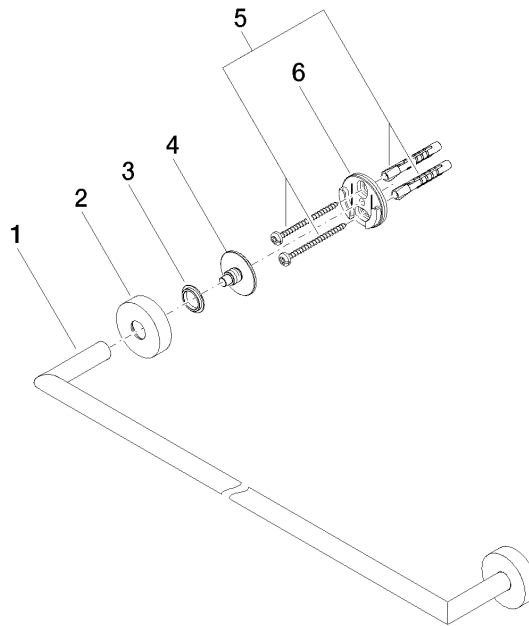

Towel bar - Matte Black

83 060 979 Product version from 7/1/2023

- gauge 600 mm
- width 640mm
- height 40 mm
- rosette Ø 40 mm
- 65mm projection

Fits ELIO, ENO, MEM, META SQUARE, SYNC and TARA ULTRA

	Matte Black	83 060 979-33
	Chrome	83 060 979-00
	Brushed Platinum	83 060 979-06
	Dark Chrome	83 060 979-19
	Brushed Durabronze (23kt Gold)	83 060 979-28
	Brushed Champagne (22kt Gold)	83 060 979-46
	Champagne (22kt Gold)	83 060 979-47
	Brushed Chrome	83 060 979-93
	Brushed Dark Platinum	83 060 979-99

Towel bar - Matte Black

83 060 979 Product version from 7/1/2023

mm [inches]

Towel bar - Matte Black

83 060 979 Product version from 7/1/2023

Parts for other finishes can be found here: [Chrome](#)

Spare parts list

No.	Item Number	Name	Quantity used	Delivery time
1	05 28 22 622 00-33	holder	1	30
2	08 27 97 500-33	rosette	2	30
3	08 30 11 516 90	ring	2	2
4	08 17 97 560 90	holder	2	2
5	05 30 31 025 00 90	fixing set	2	2
6	08 17 97 501 07	holder	2	2