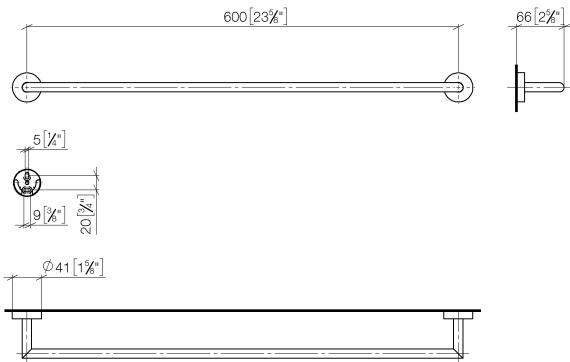

Towel bar - Matte Black

83 060 979 Product version from 7/1/2023

- gauge 600 mm
- width 640mm
- height 40 mm
- rosette Ø 40 mm
- 65mm projection

Fits ELIO, ENO, MEM, META SQUARE, SYNC and TARA ULTRA

	Matte Black	83 060 979-33
	Chrome	83 060 979-00
	Brushed Platinum	83 060 979-06
	Dark Chrome	83 060 979-19
	Brushed Durabronze (23kt Gold)	83 060 979-28
	Brushed Champagne (22kt Gold)	83 060 979-46
	Champagne (22kt Gold)	83 060 979-47
	Brushed Chrome	83 060 979-93
	Brushed Dark Platinum	83 060 979-99

Towel bar - Matte Black

83 060 979 Product version from 7/1/2023

mm [inches]

Towel bar - Matte Black

83 060 979 Product version from 7/1/2023

Parts for other finishes can be found here: [Chrome](#)

Spare parts list

No.	Item Number	Name	Quantity used	Delivery time
1	05 28 22 622 00-33	holder	1	30
2	08 27 97 500-33	rosette	2	30
3	08 30 11 516 90	ring	2	2
4	08 17 97 560 90	holder	2	2
5	05 30 31 025 00 90	fixing set	2	2
6	08 17 97 501 07	holder	2	2