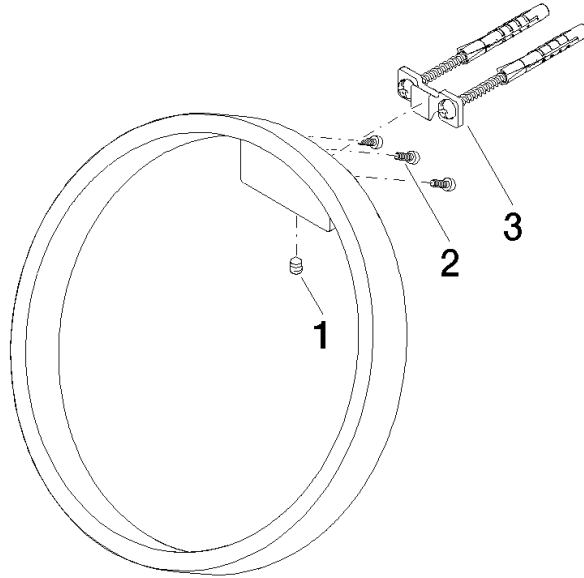

CYO Towel ring round - Chrome

83 200 811 Product version from 4/1/2023

- width 200mm
- 118mm projection

	Chrome	83 200 811-00
	Brushed Platinum	83 200 811-06
	Dark Chrome	83 200 811-19
	Brushed Durabronze (23kt Gold)	83 200 811-28
	Brushed Dark Platinum	83 200 811-99

CYO Towel ring round - Chrome

83 200 811 Product version from 4/1/2023

mm [inches]

CYO Towel ring round - Chrome

83 200 811 Product version from 4/1/2023

Parts for other
finishes can be found
here: Brushed
Platinum

Spare parts list

No.	Item Number	Name	Quantity used	Delivery time
1	90 31 11 004 00 90	pin	1	2
2	09 30 30 167 90	screw	3	2
3	05 17 20 758 00 90	fixing set	1	2