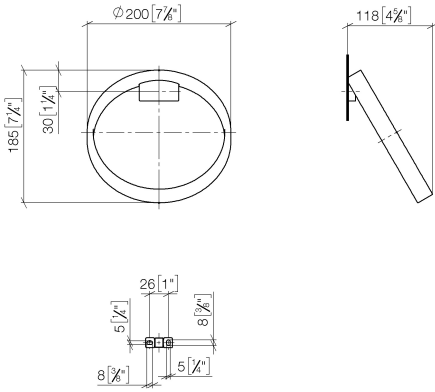

CYO Towel ring round - Chrome

83 200 811 Product version from 4/1/2023

- width 200mm
- 118mm projection

	Chrome	83 200 811-00
	Brushed Platinum	83 200 811-06
	Dark Chrome	83 200 811-19
	Brushed Durabronze (23kt Gold)	83 200 811-28
	Brushed Dark Platinum	83 200 811-99

CYO Towel ring round - Chrome

83 200 811 Product version from 4/1/2023

mm [inches]

CYO Towel ring round - Chrome

83 200 811 Product version from 4/1/2023

Parts for other
finishes can be found
here: Brushed
Platinum

Spare parts list

No.	Item Number	Name	Quantity used	Delivery time
1	90 31 11 004 00 90	pin	1	2
2	09 30 30 167 90	screw	3	2
3	05 17 20 758 00 90	fixing set	1	2