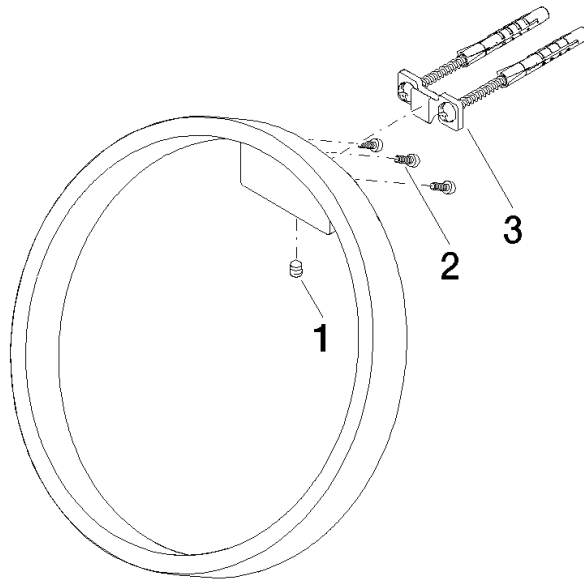

CYO Towel ring round - Dark Chrome

83 200 811 Product version from 4/1/2023

- width 200mm
- 118mm projection

	Dark Chrome	83 200 811-19
	Chrome	83 200 811-00
	Brushed Platinum	83 200 811-06
	Brushed Durabronze (23kt Gold)	83 200 811-28
	Brushed Dark Platinum	83 200 811-99

CYO Towel ring round - Dark Chrome

83 200 811 Product version from 4/1/2023

mm [inches]

CYO Towel ring round - Dark Chrome

83 200 811 Product version from 4/1/2023

Parts for other
finishes can be found
here: [Chrome](#)

Spare parts list

No.	Item Number	Name	Quantity used	Delivery time
1	90 31 11 004 00 90	pin	1	2
2	09 30 30 167 90	screw	3	2
3	05 17 20 758 00 90	fixing set	1	2