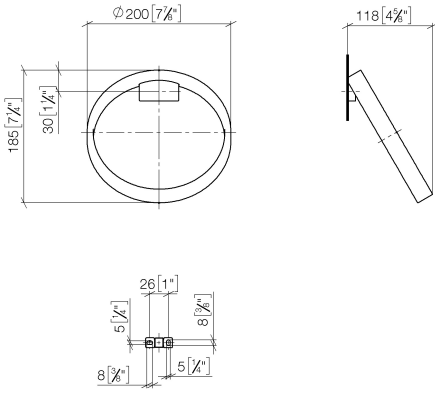

CYO Towel ring round - Dark Chrome

83 200 811 Product version from 4/1/2023

- width 200mm
- 118mm projection

	Dark Chrome	83 200 811-19
	Chrome	83 200 811-00
	Brushed Platinum	83 200 811-06
	Brushed Durabronze (23kt Gold)	83 200 811-28
	Brushed Dark Platinum	83 200 811-99

CYO Towel ring round - Dark Chrome

83 200 811 Product version from 4/1/2023

mm [inches]

CYO Towel ring round - Dark Chrome

83 200 811 Product version from 4/1/2023

Parts for other
finishes can be found
here: [Chrome](#)

Spare parts list

No.	Item Number	Name	Quantity used	Delivery time
1	90 31 11 004 00 90	pin	1	2
2	09 30 30 167 90	screw	3	2
3	05 17 20 758 00 90	fixing set	1	2