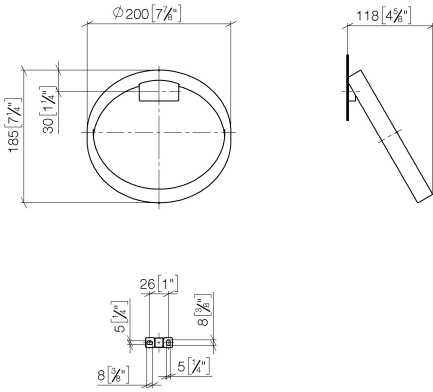

CYO Towel ring round - Brushed Dark Platinum

83 200 811 Product version from 4/1/2023

- width 200mm
- 118mm projection

	Brushed Dark Platinum	83 200 811-99
	Chrome	83 200 811-00
	Brushed Platinum	83 200 811-06
	Dark Chrome	83 200 811-19
	Brushed Durabronze (23kt Gold)	83 200 811-28

CYO Towel ring round - Brushed Dark Platinum

83 200 811 Product version from 4/1/2023

mm [inches]

CYO Towel ring round - Brushed Dark Platinum

83 200 811 Product version from 4/1/2023

Parts for other
finishes can be found
here: [Chrome](#)

Spare parts list

No.	Item Number	Name	Quantity used	Delivery time
1	90 31 11 004 00 90	pin	1	2
2	09 30 30 167 90	screw	3	2
3	05 17 20 758 00 90	fixing set	1	2