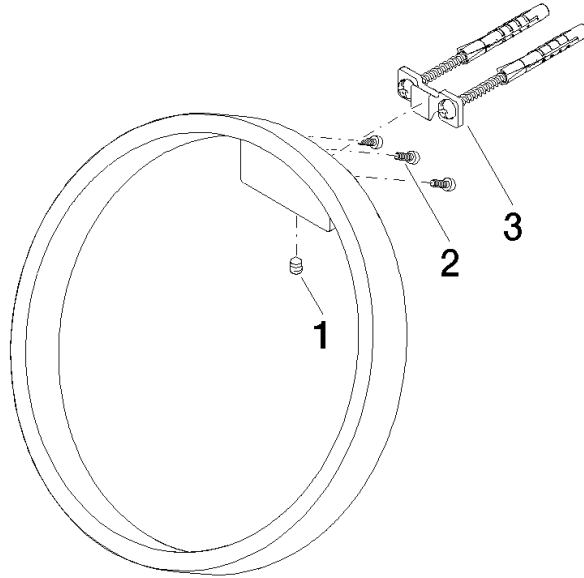

CYO Towel ring round - Brushed Dark Platinum

83 200 811 Product version from 4/1/2023

- width 200mm
- 118mm projection

	Brushed Dark Platinum	83 200 811-99
	Chrome	83 200 811-00
	Brushed Platinum	83 200 811-06
	Dark Chrome	83 200 811-19
	Brushed Durabronze (23kt Gold)	83 200 811-28

CYO Towel ring round - Brushed Dark Platinum

83 200 811 Product version from 4/1/2023

mm [inches]

CYO Towel ring round - Brushed Dark Platinum

83 200 811 Product version from 4/1/2023

Parts for other
finishes can be found
here: [Chrome](#)

Spare parts list

No.	Item Number	Name	Quantity used	Delivery time
1	90 31 11 004 00 90	pin	1	2
2	09 30 30 167 90	screw	3	2
3	05 17 20 758 00 90	fixing set	1	2