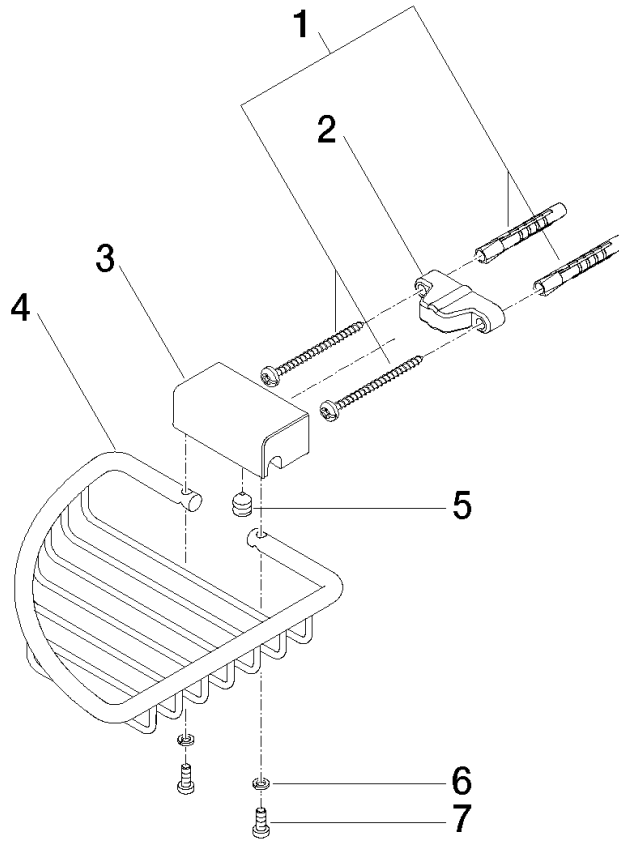

Corner soap basket - Chrome

IMO

83 281 530

- width 150mm
- height 40 mm
- 165mm projection

Fits: IMO, LULU, MADISON, MEM, TARA,
CL.1, LISSÉ, VAIA, META, CYO

| | | |
|--|-------------------------------|---------------|
|  | Chrome | 83 281 530-00 |
|  | Brushed Platinum | 83 281 530-06 |
|  | Platinum | 83 281 530-08 |
|  | Durabress (23kt Gold) | 83 281 530-09 |
|  | Dark Chrome | 83 281 530-19 |
|  | Light Gold | 83 281 530-26 |
|  | Brushed Light Gold | 83 281 530-27 |
|  | Brushed Durabress (23kt Gold) | 83 281 530-28 |
|  | Matte Black | 83 281 530-33 |
|  | Brushed Bronze | 83 281 530-42 |
|  | Brushed Champagne (22kt Gold) | 83 281 530-46 |
|  | Champagne (22kt Gold) | 83 281 530-47 |
|  | Brushed Chrome | 83 281 530-93 |
|  | Brushed Dark Platinum | 83 281 530-99 |

83 281 530

mm [inches]

83 281 530

Product version from 10/1/2023

Parts for other finishes can be found here: [Brushed](#)
[Platinum](#)

Corner soap basket - Chrome

IMO

83 281 530

Spare parts list

Product version from 10/1/2023

| No. | Item Number | Name | Quantity used | Delivery time |
|-----|--------------------|------------|---------------|---------------|
| | 05 30 31 025 00 90 | fixing set | 9 | 2 |