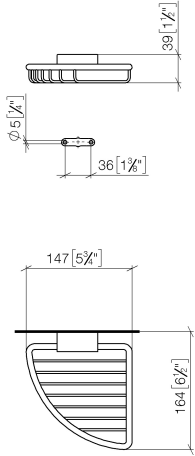

Corner soap basket - Chrome

IMO

83 281 530

- width 150mm
- height 40 mm
- 165mm projection

Fits: IMO, LULU, MADISON, MEM, TARA,
CL.1, LISSÉ, VAIA, META, CYO

| | | |
|--|-------------------------------|---------------|
|  | Chrome | 83 281 530-00 |
|  | Brushed Platinum | 83 281 530-06 |
|  | Platinum | 83 281 530-08 |
|  | Durabress (23kt Gold) | 83 281 530-09 |
|  | Dark Chrome | 83 281 530-19 |
|  | Light Gold | 83 281 530-26 |
|  | Brushed Light Gold | 83 281 530-27 |
|  | Brushed Durabress (23kt Gold) | 83 281 530-28 |
|  | Matte Black | 83 281 530-33 |
|  | Brushed Bronze | 83 281 530-42 |
|  | Brushed Champagne (22kt Gold) | 83 281 530-46 |
|  | Champagne (22kt Gold) | 83 281 530-47 |
|  | Brushed Chrome | 83 281 530-93 |
|  | Brushed Dark Platinum | 83 281 530-99 |

83 281 530

mm [inches]

83 281 530

Product version from 10/1/2023

Parts for other finishes can be found here: [Brushed](#)
[Platinum](#)

Corner soap basket - Chrome

IMO

83 281 530

Spare parts list

Product version from 10/1/2023

| No. | Item Number | Name | Quantity used | Delivery time |
|-----|--------------------|------------|---------------|---------------|
| | 05 30 31 025 00 90 | fixing set | 9 | 2 |